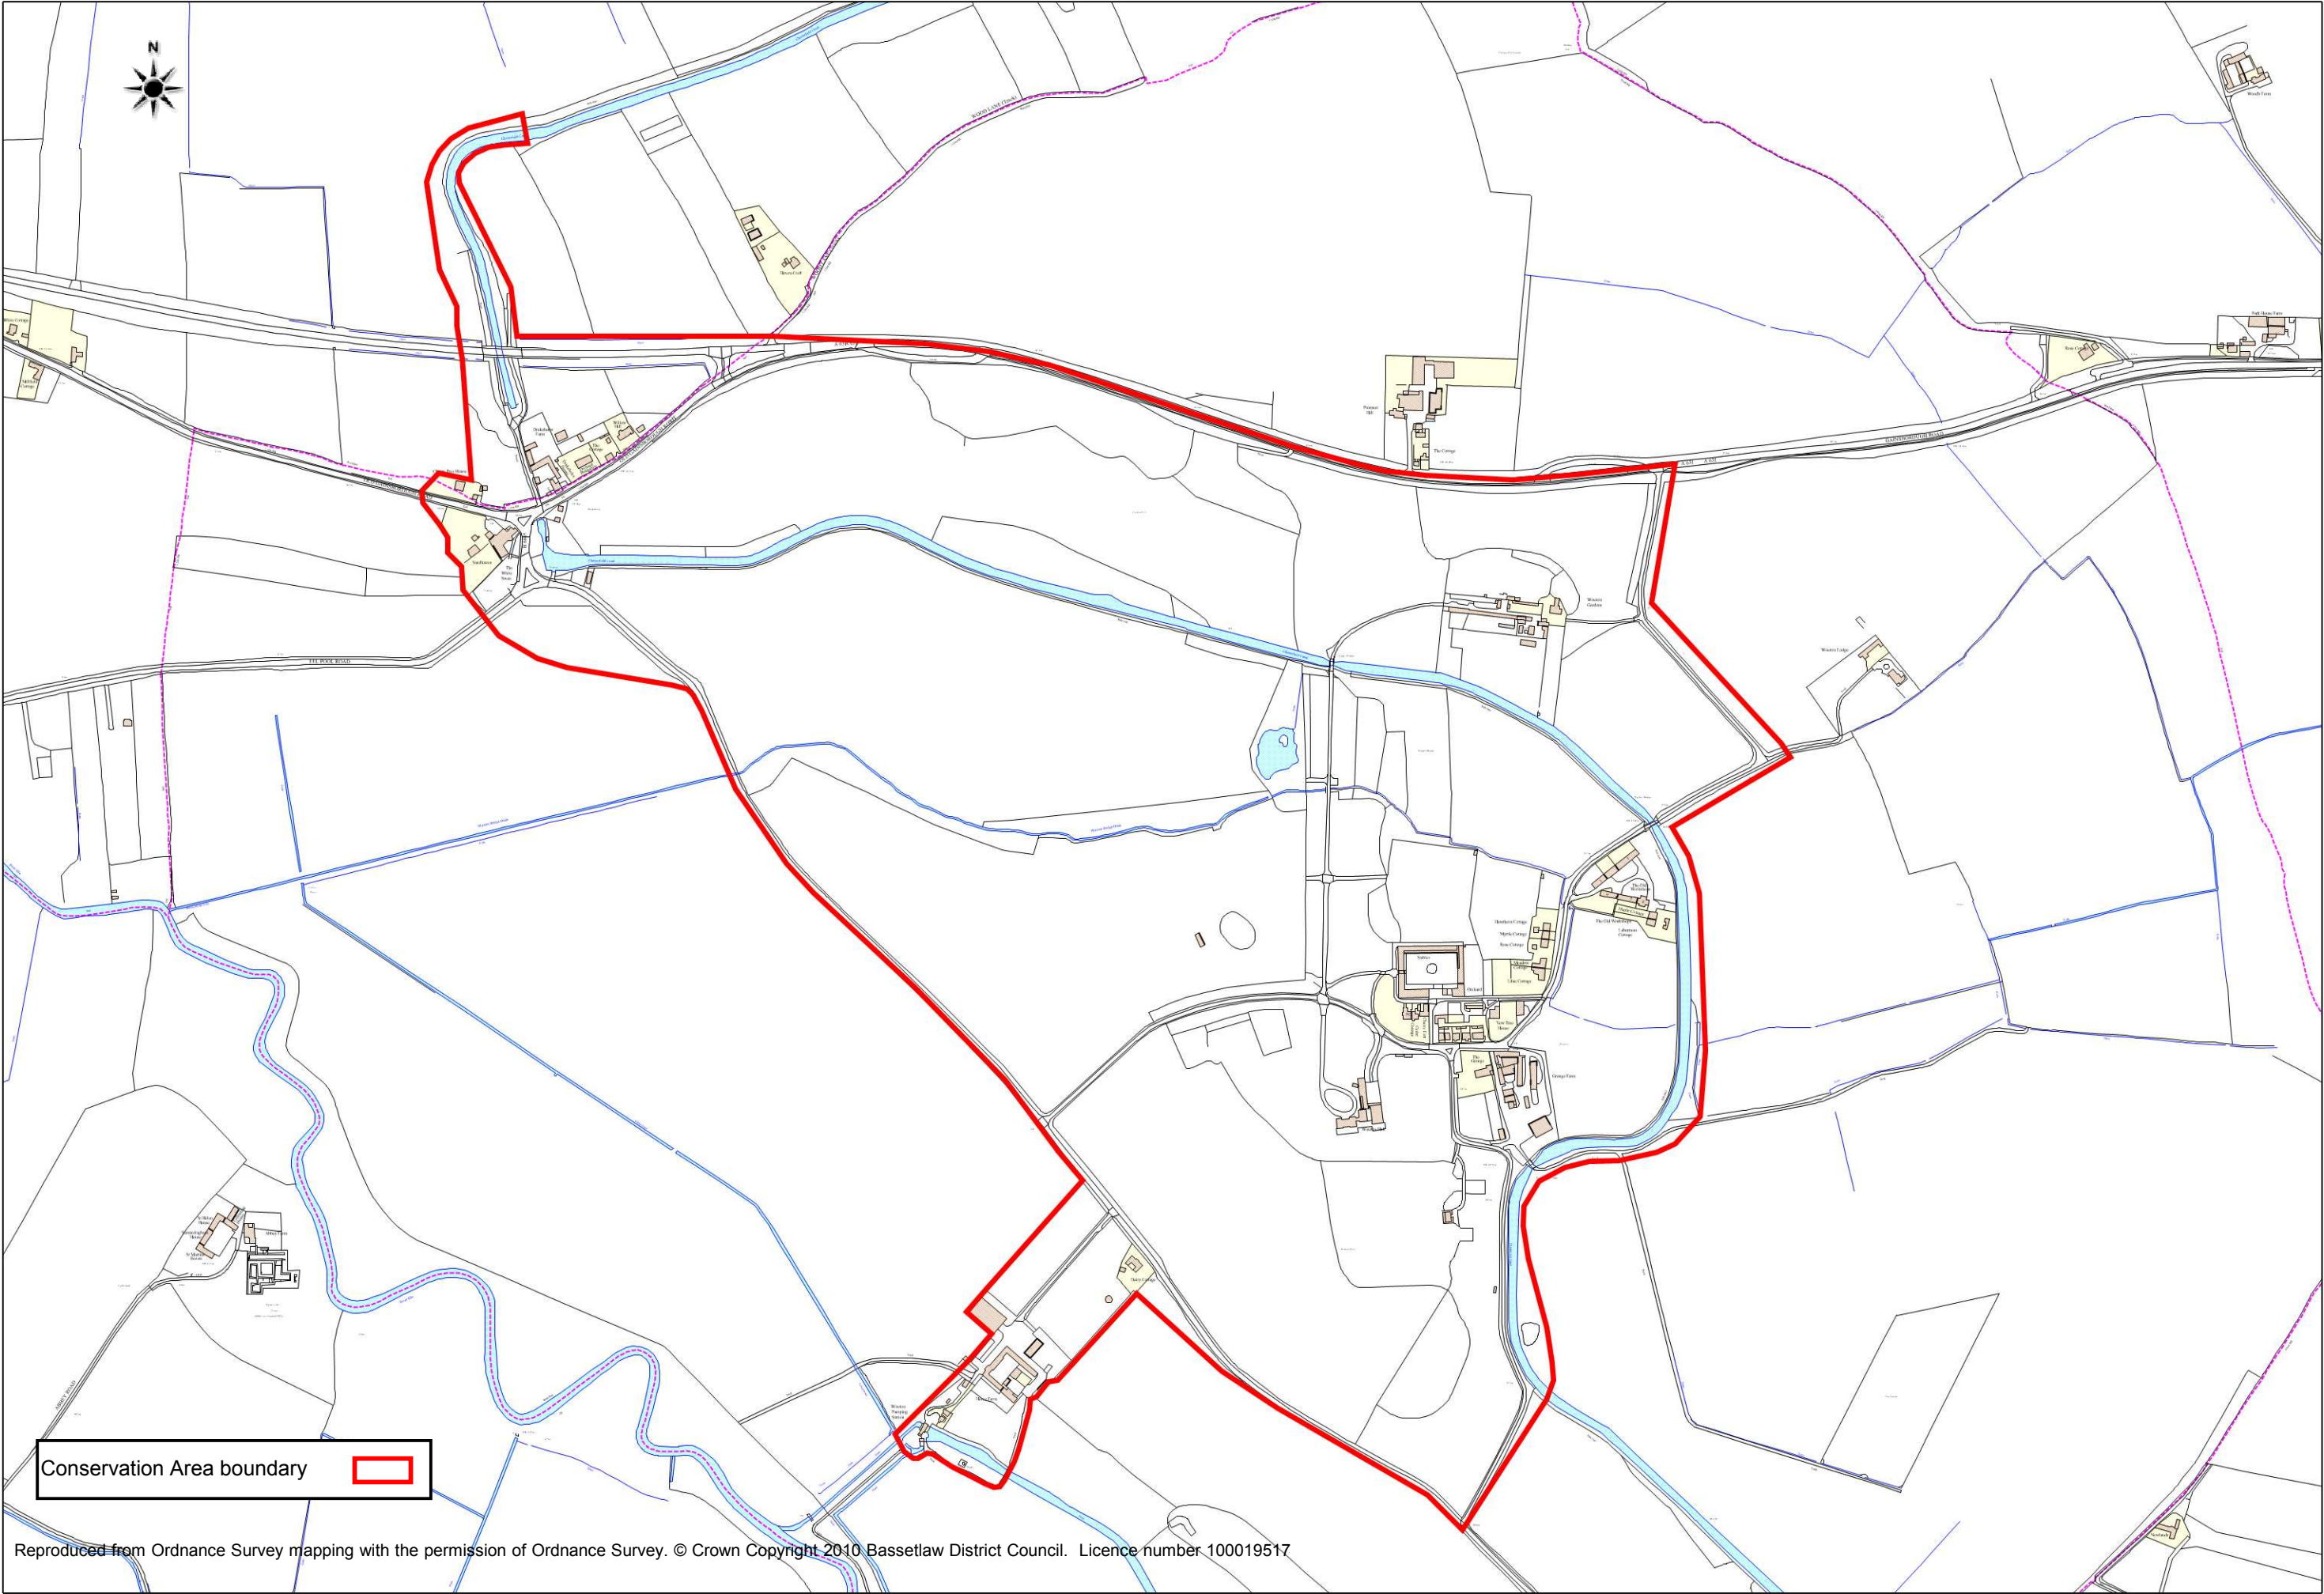

Wiseton Conservation Area

Reproduced from Ordnance Survey mapping with the permission of Ordnance Survey. © Crown Copyright 2010 Bassetlaw District Council. Licence number 100019517