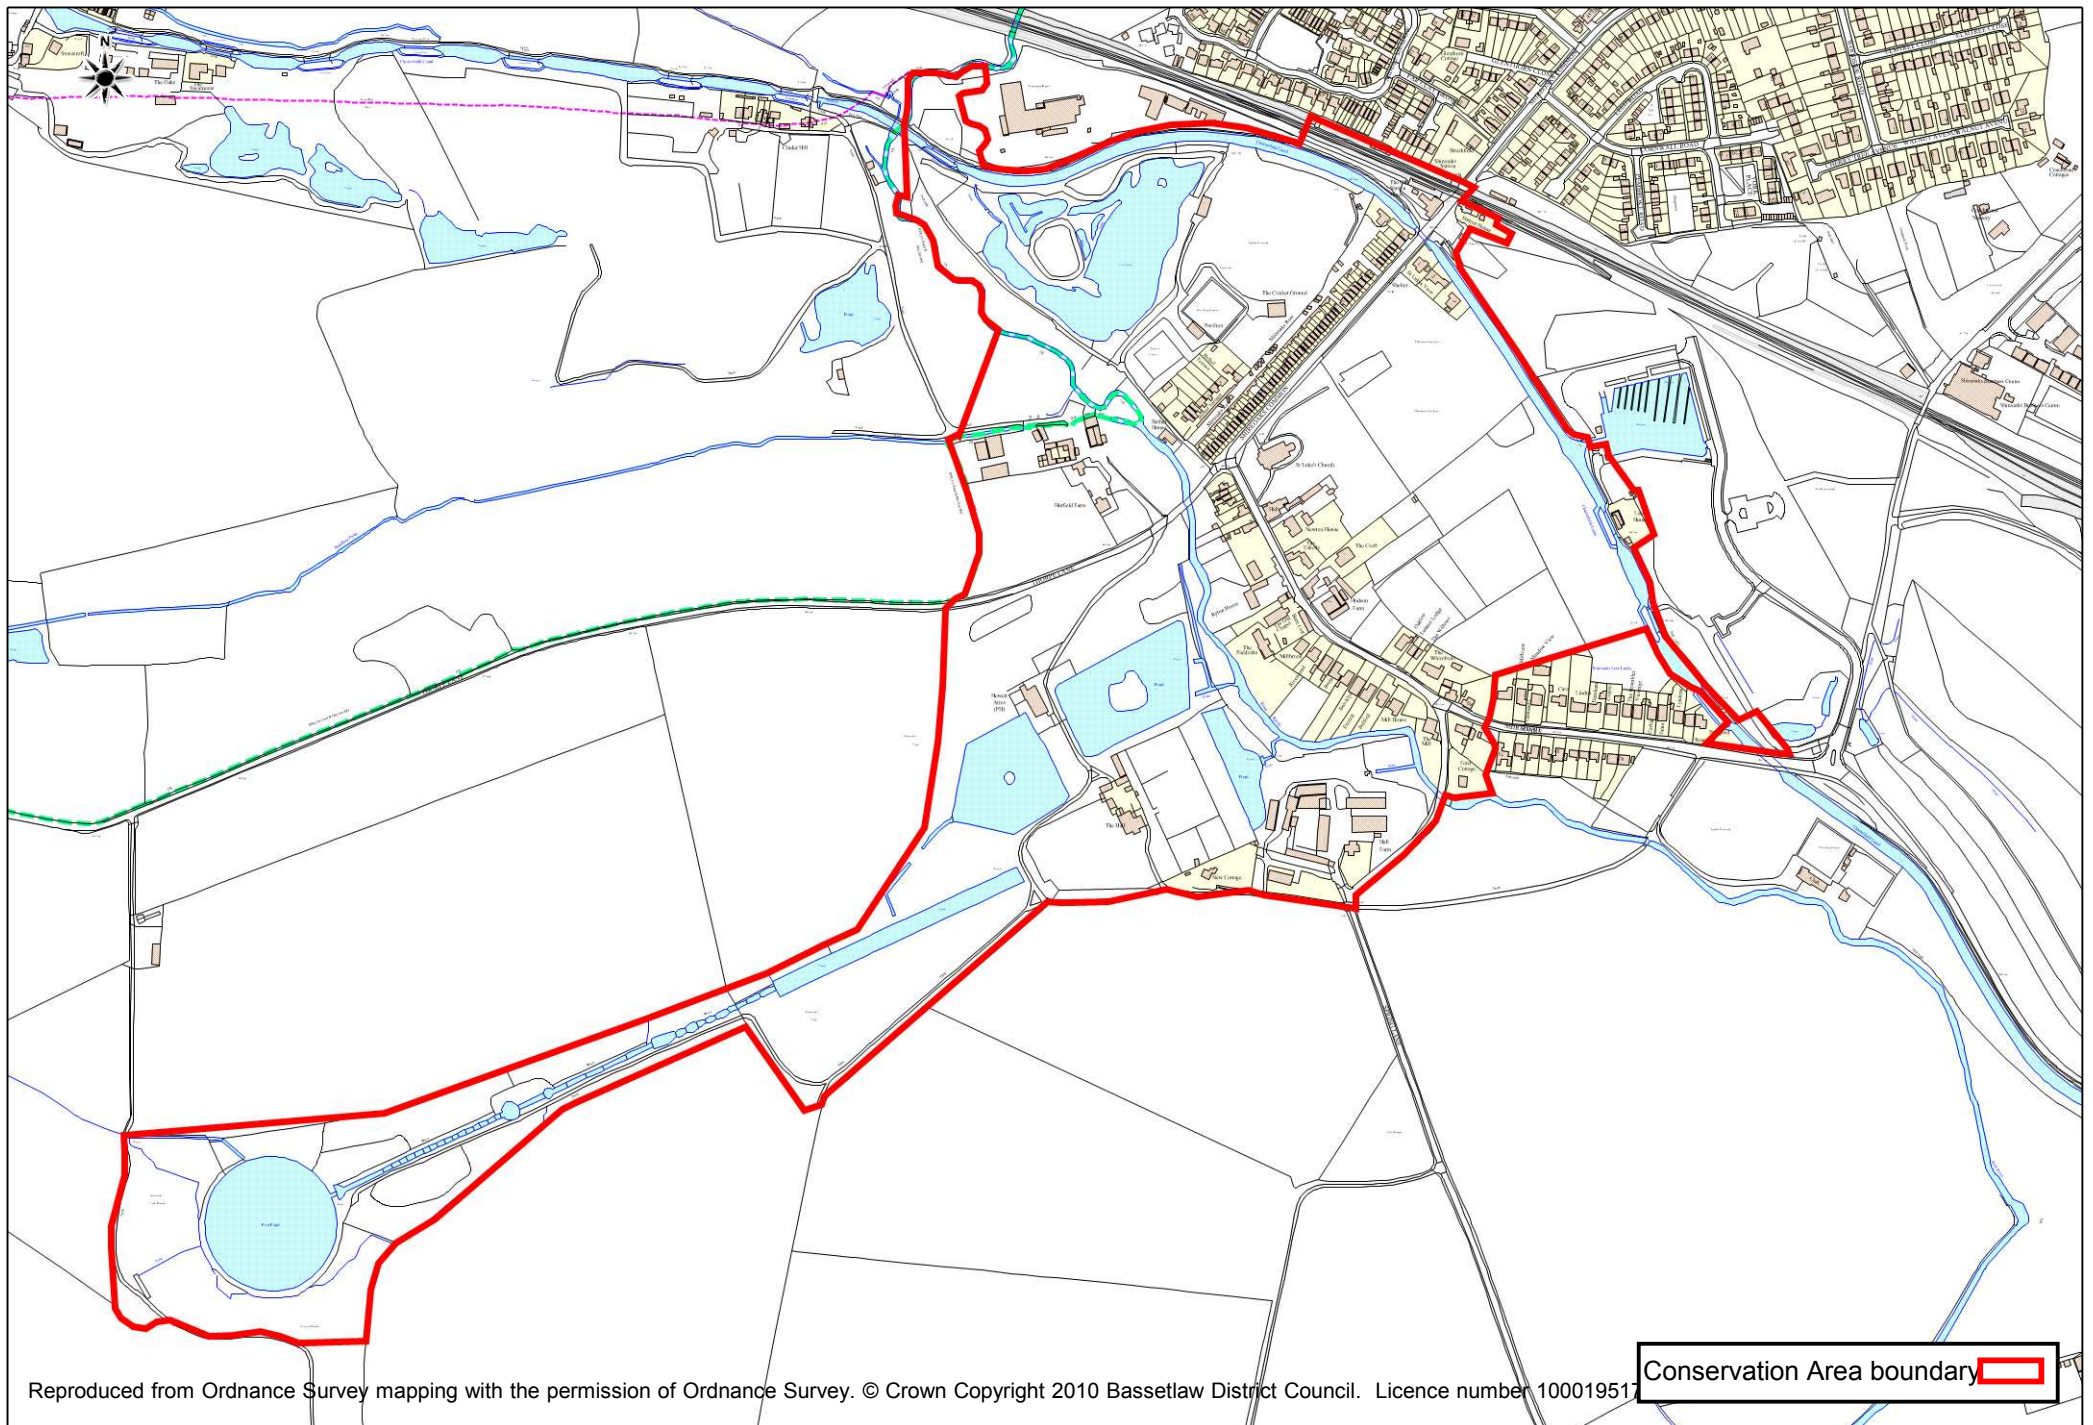

Shireoaks Conservation Area

Reproduced from Ordnance Survey mapping with the permission of Ordnance Survey. © Crown Copyright 2010 Bassetlaw District Council. Licence number 10001951

Conservation Area boundary 