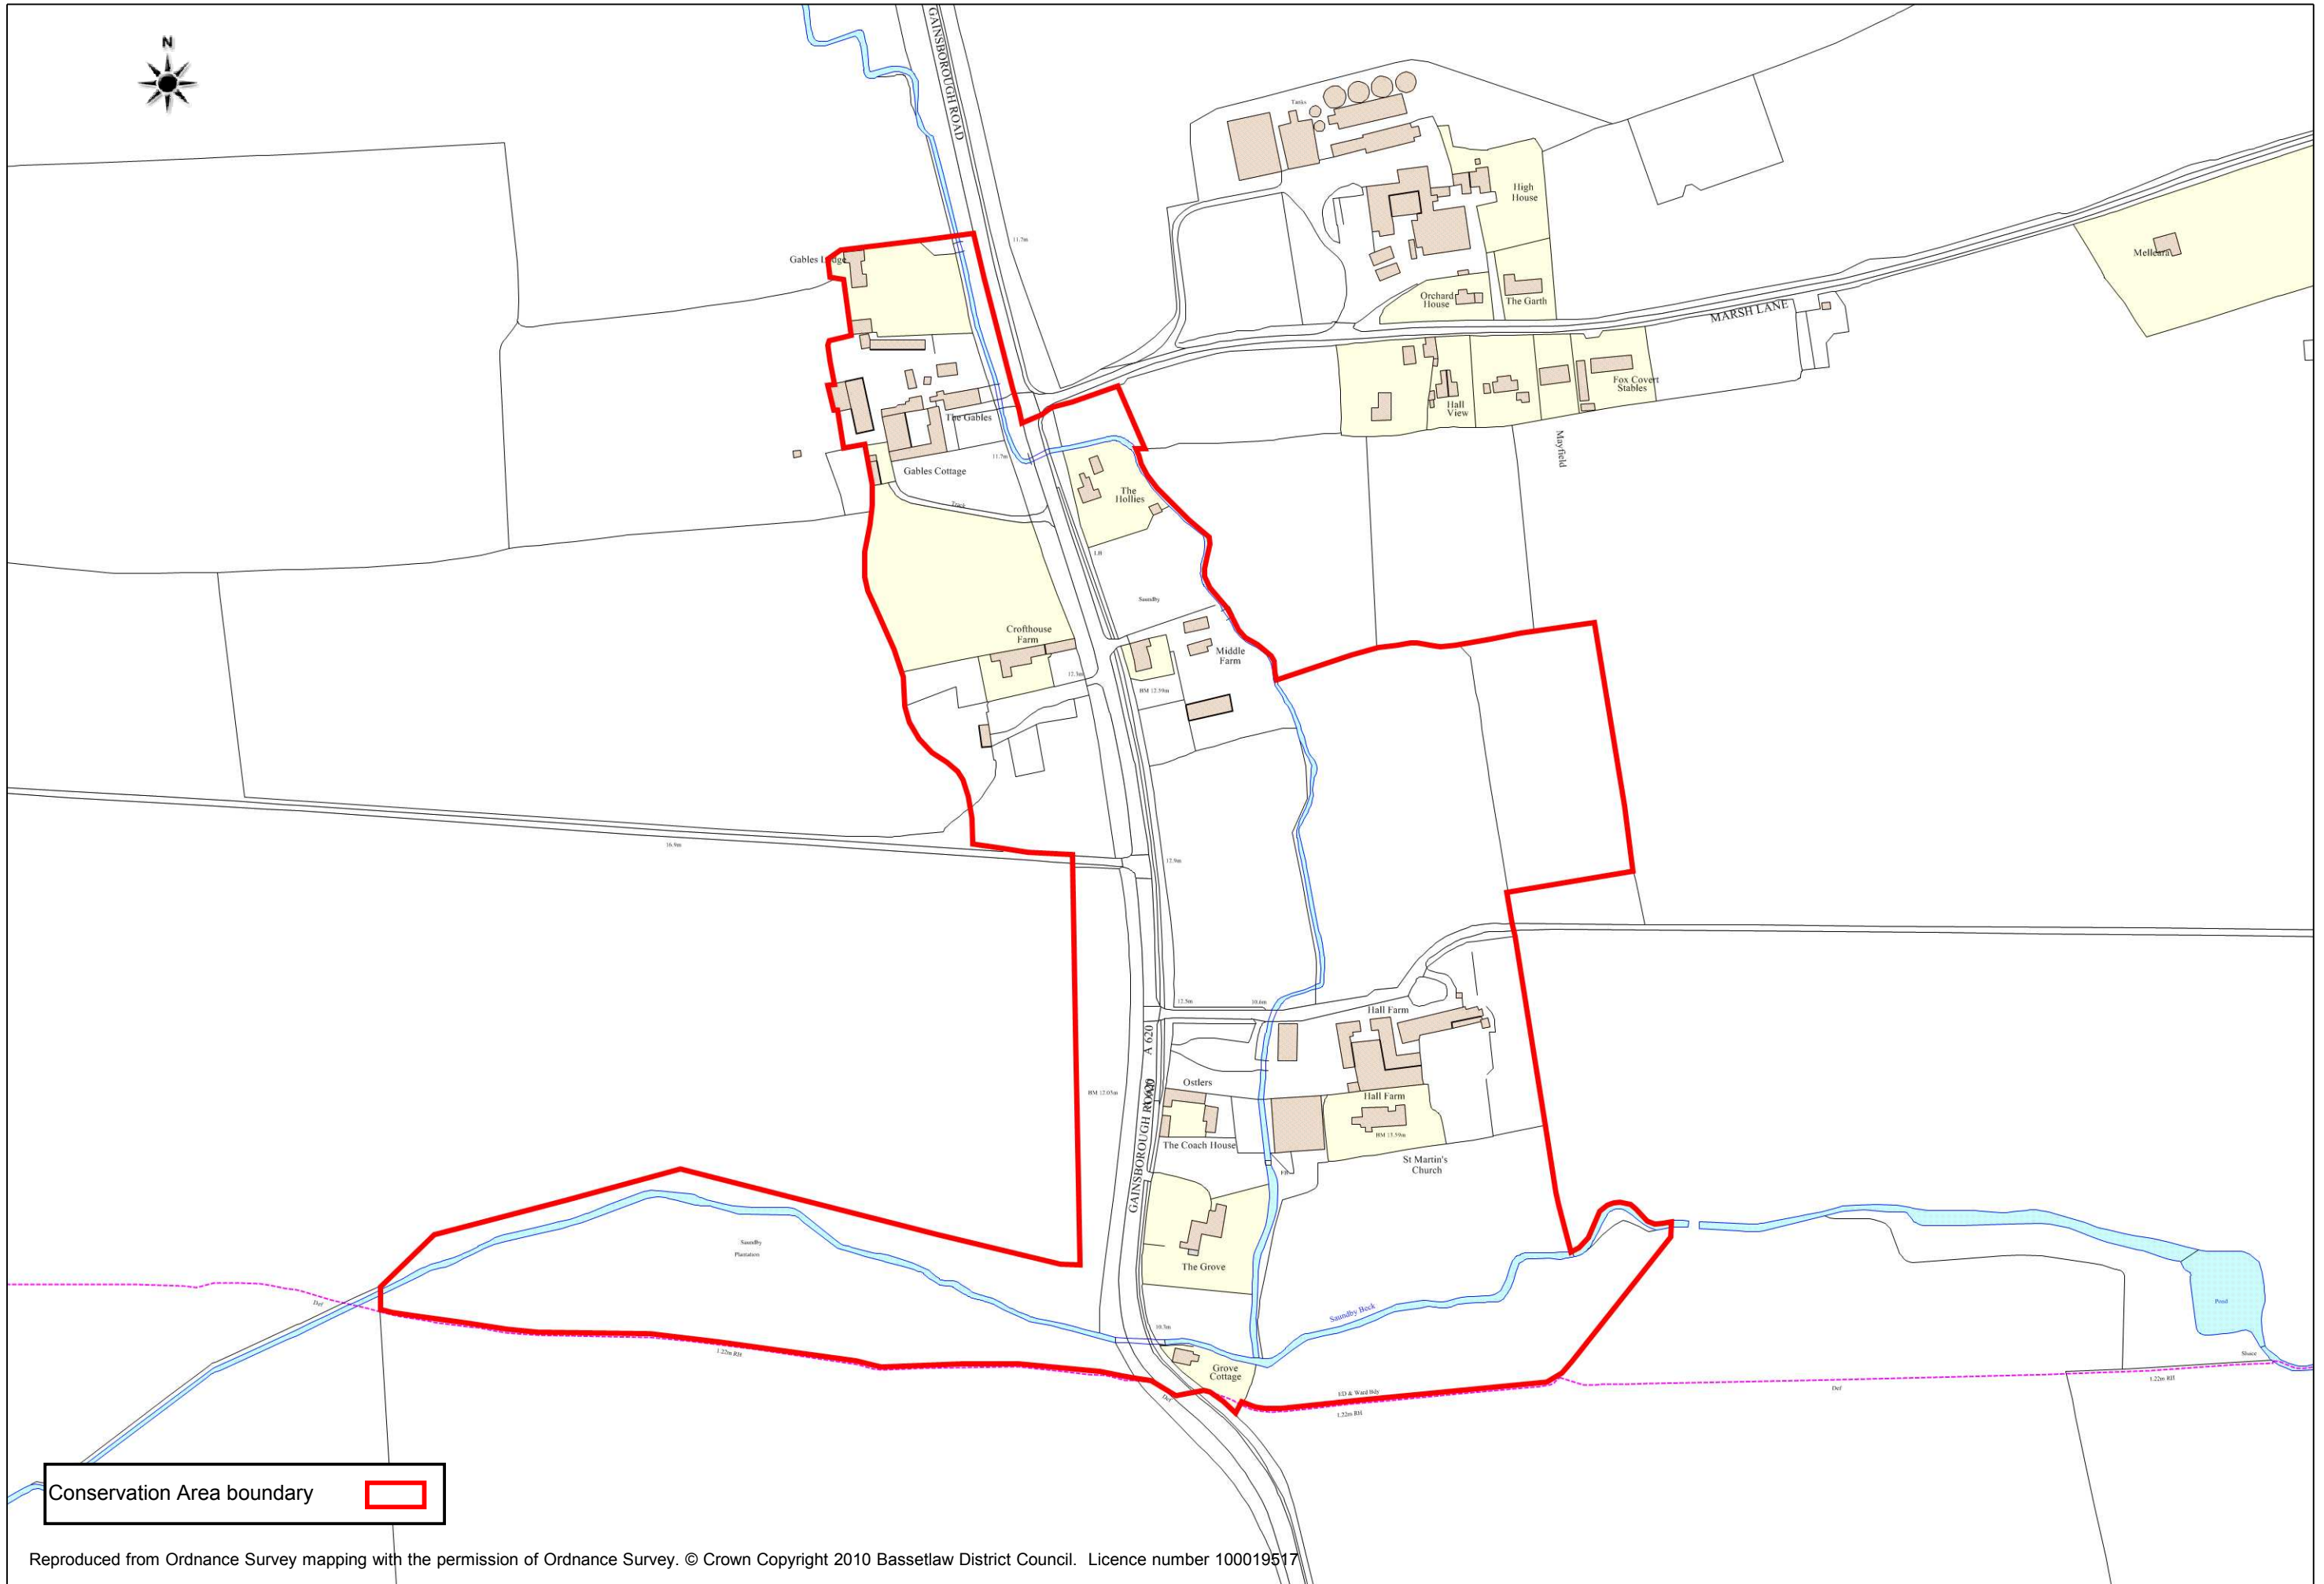

Saundby Conservation Area

Reproduced from Ordnance Survey mapping with the permission of Ordnance Survey. © Crown Copyright 2010 Bassetlaw District Council. Licence number 100019517