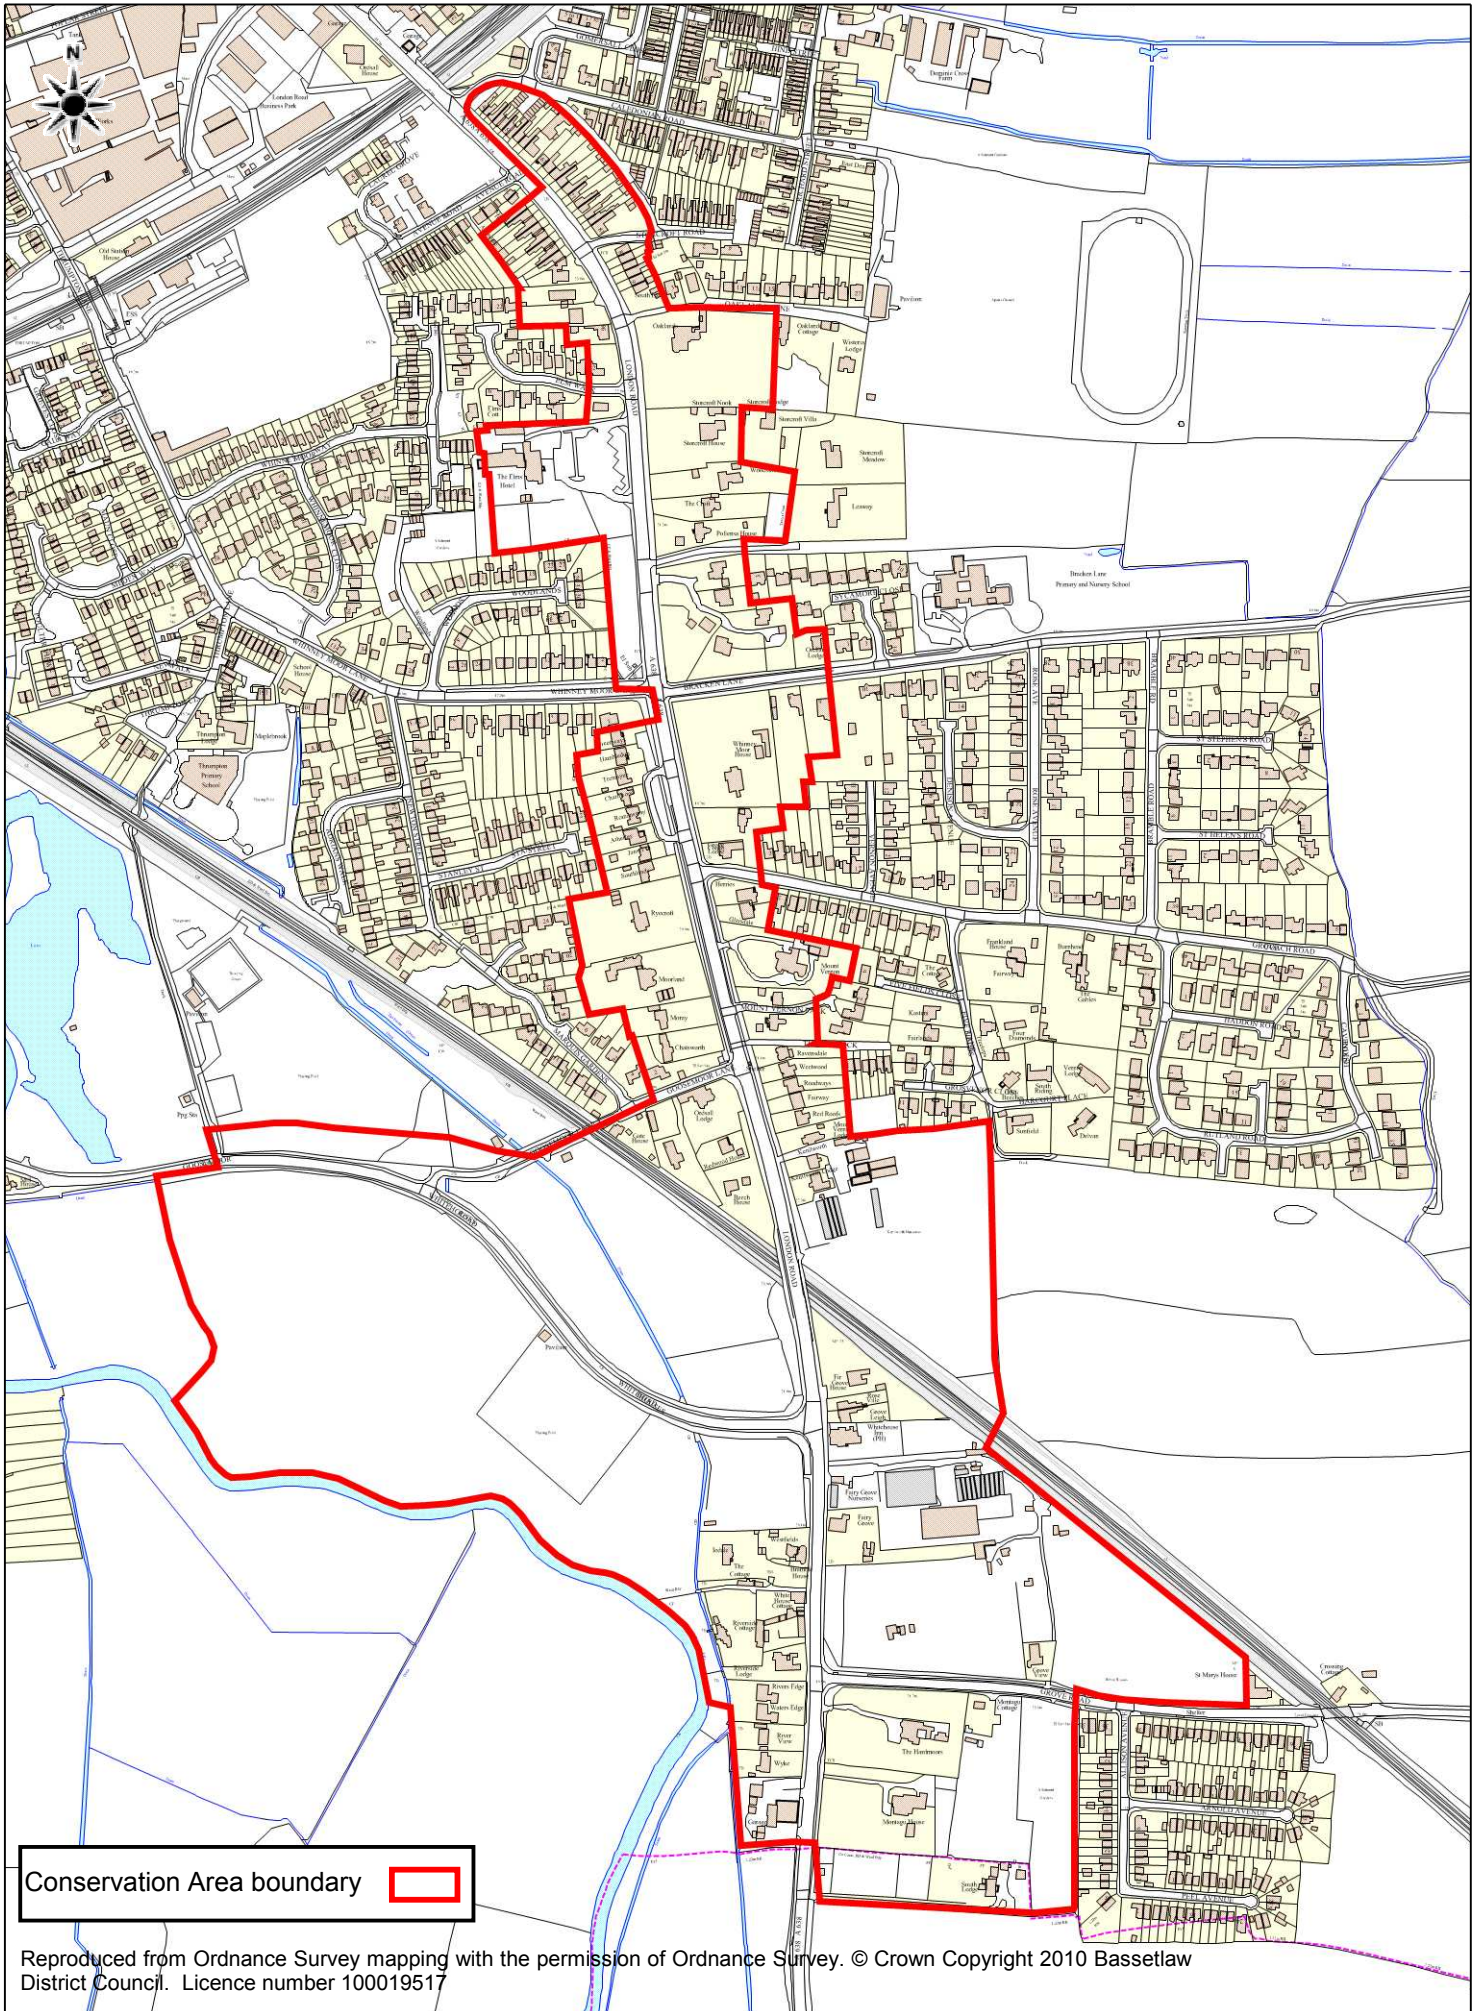

# Retford South Conservation Area

Conservation Area boundary 

Reproduced from Ordnance Survey mapping with the permission of Ordnance Survey. © Crown Copyright 2010 Bassetlaw District Council. Licence number 100019517