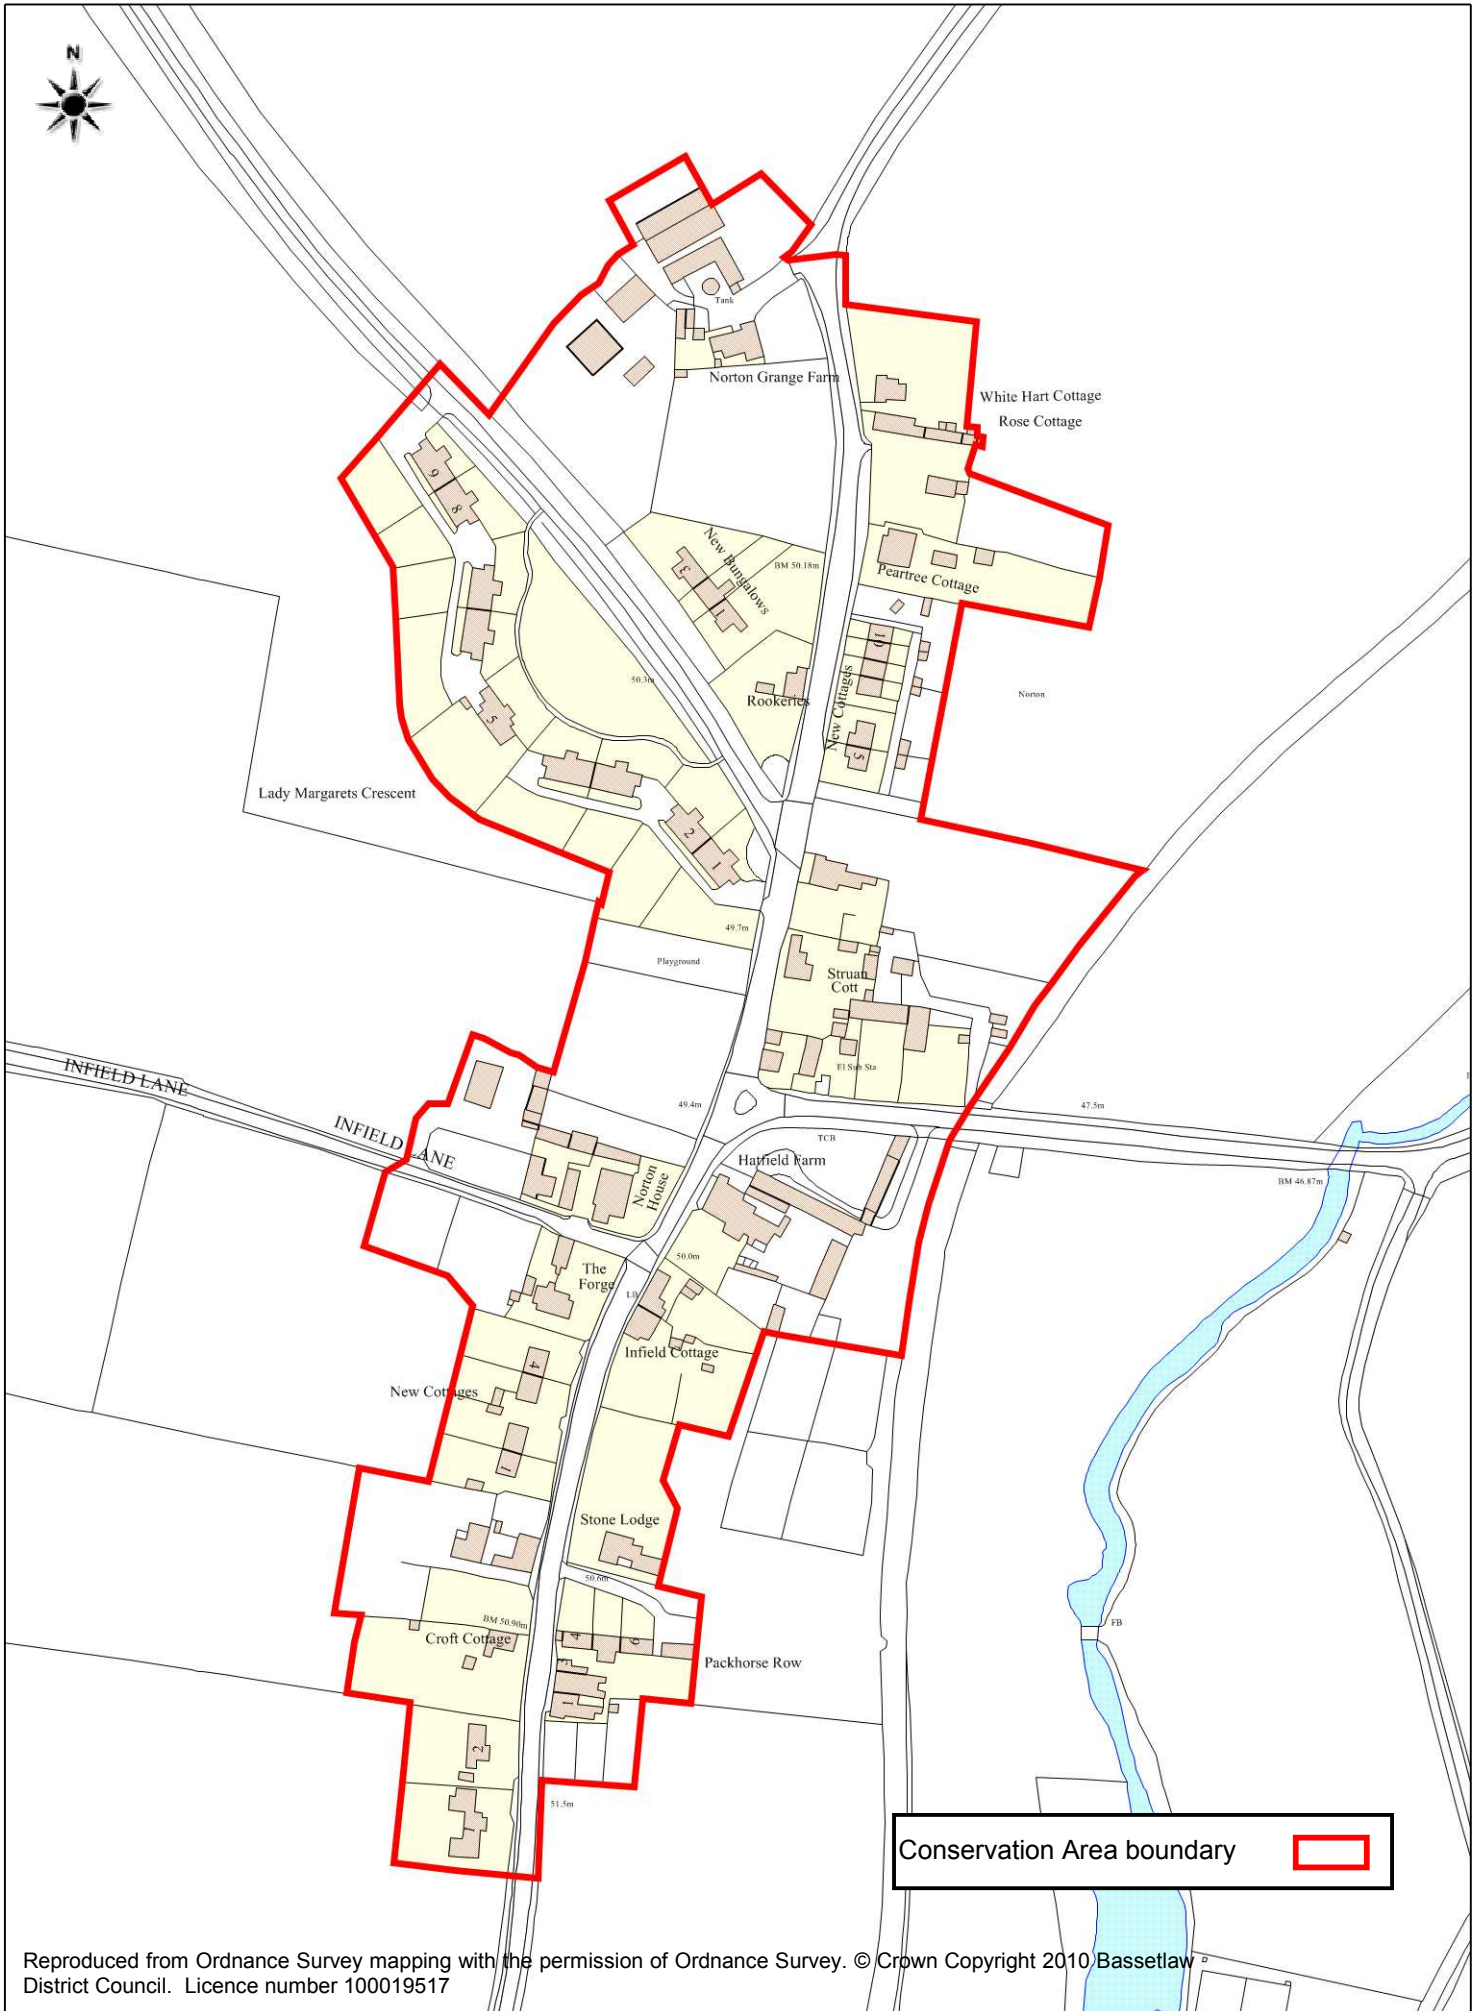

Norton Conservation Area

Reproduced from Ordnance Survey mapping with the permission of Ordnance Survey. © Crown Copyright 2010 Bassetlaw District Council. Licence number 100019517