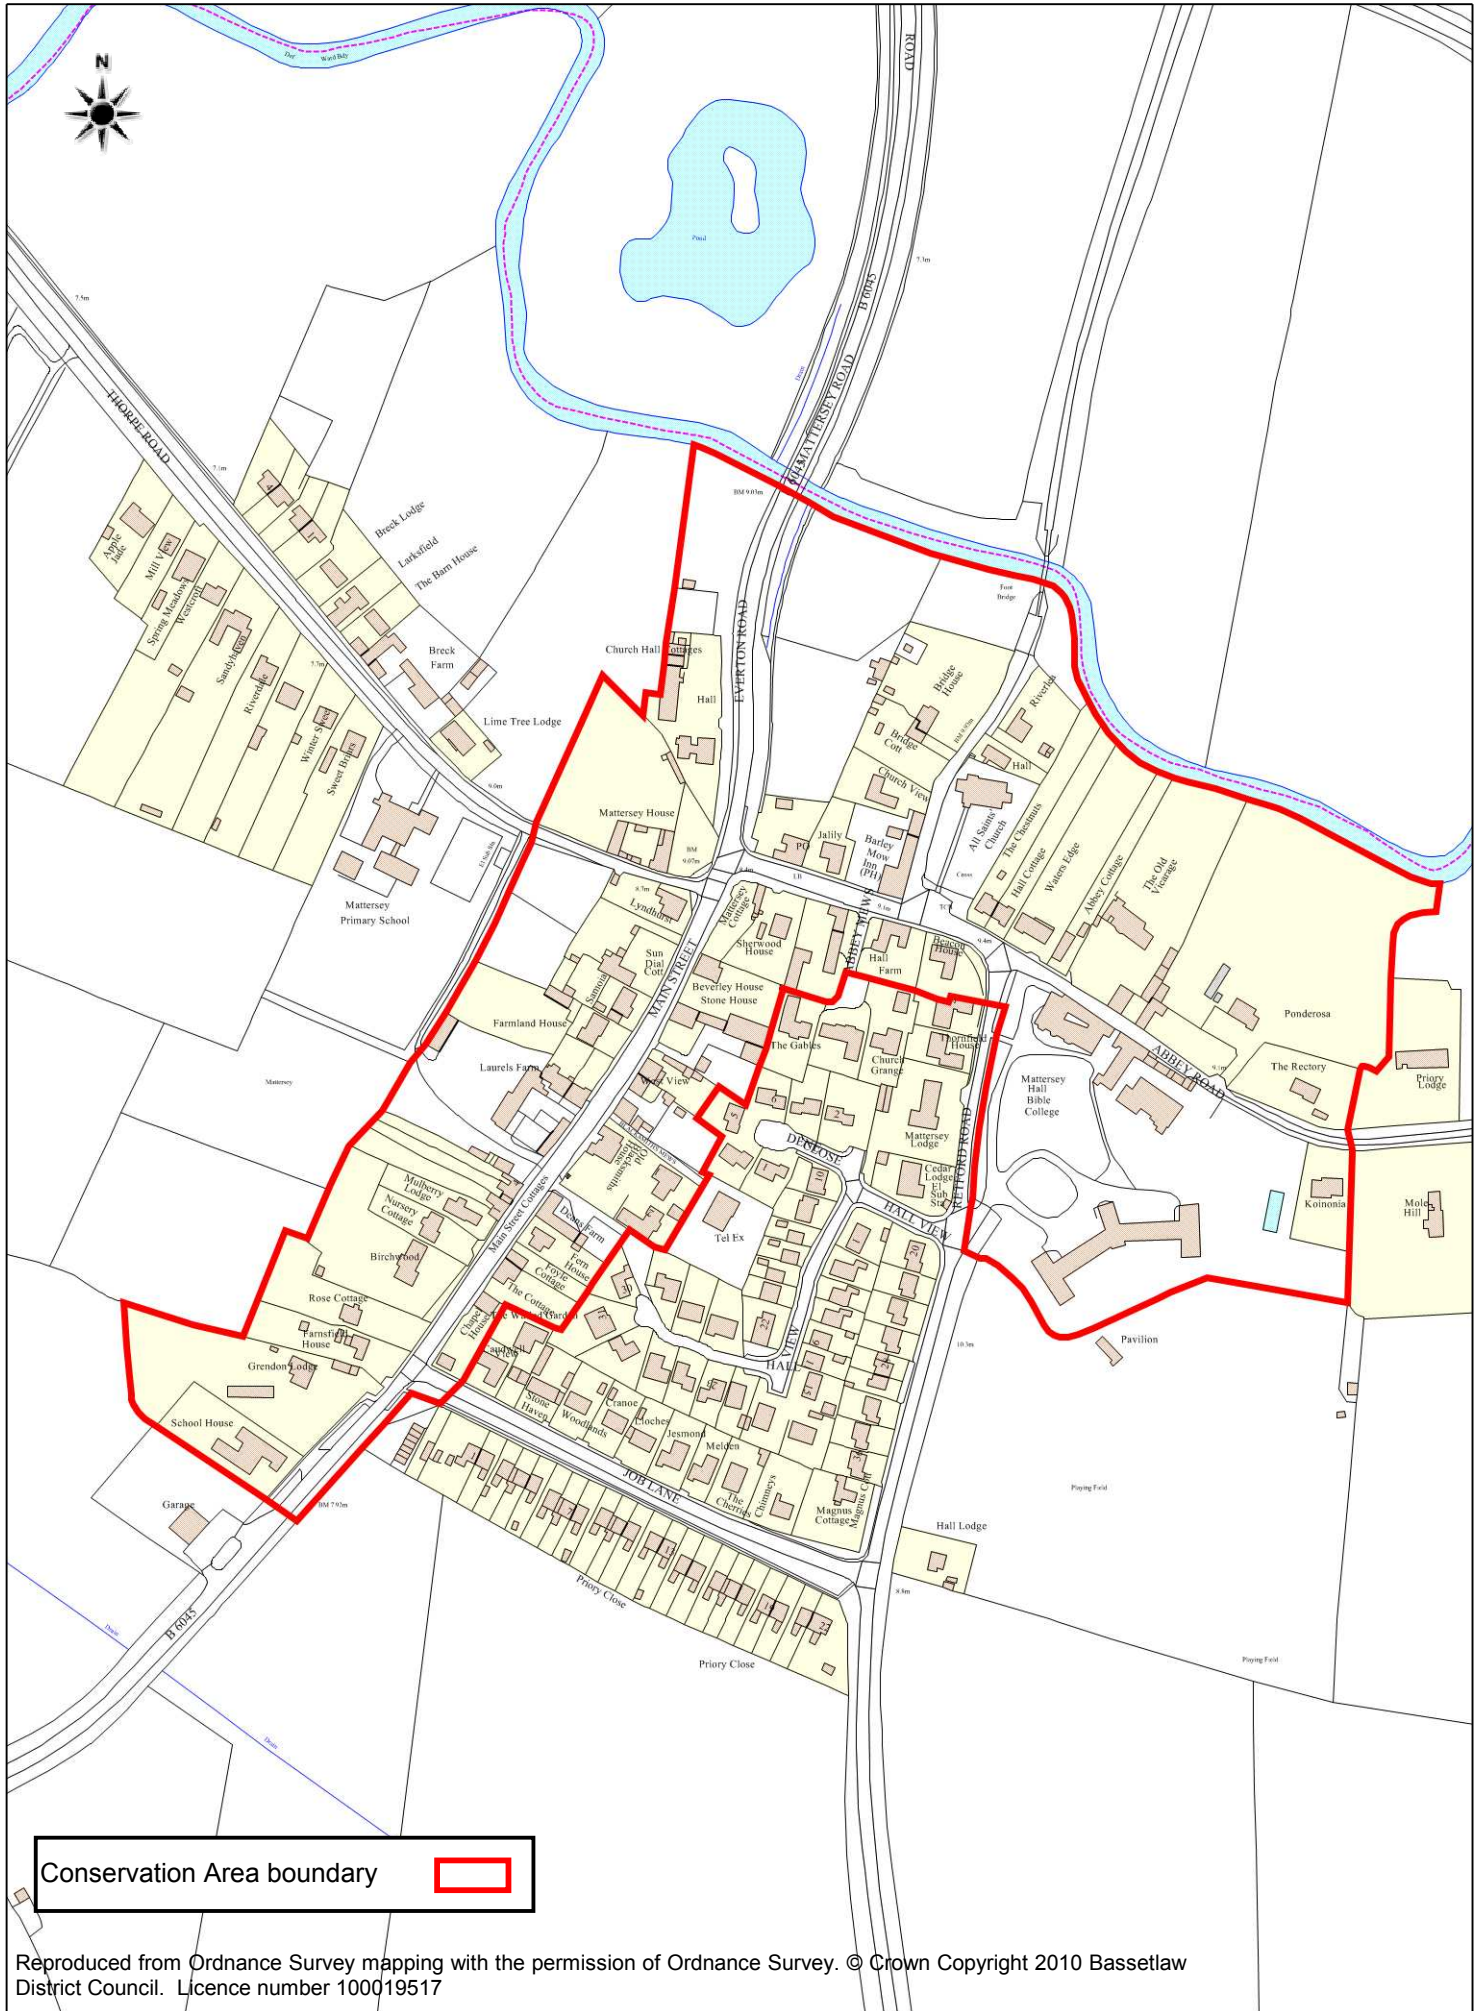

Mattersey Conservation Area

Reproduced from Ordnance Survey mapping with the permission of Ordnance Survey. © Crown Copyright 2010 Bassetlaw District Council. Licence number 100019517