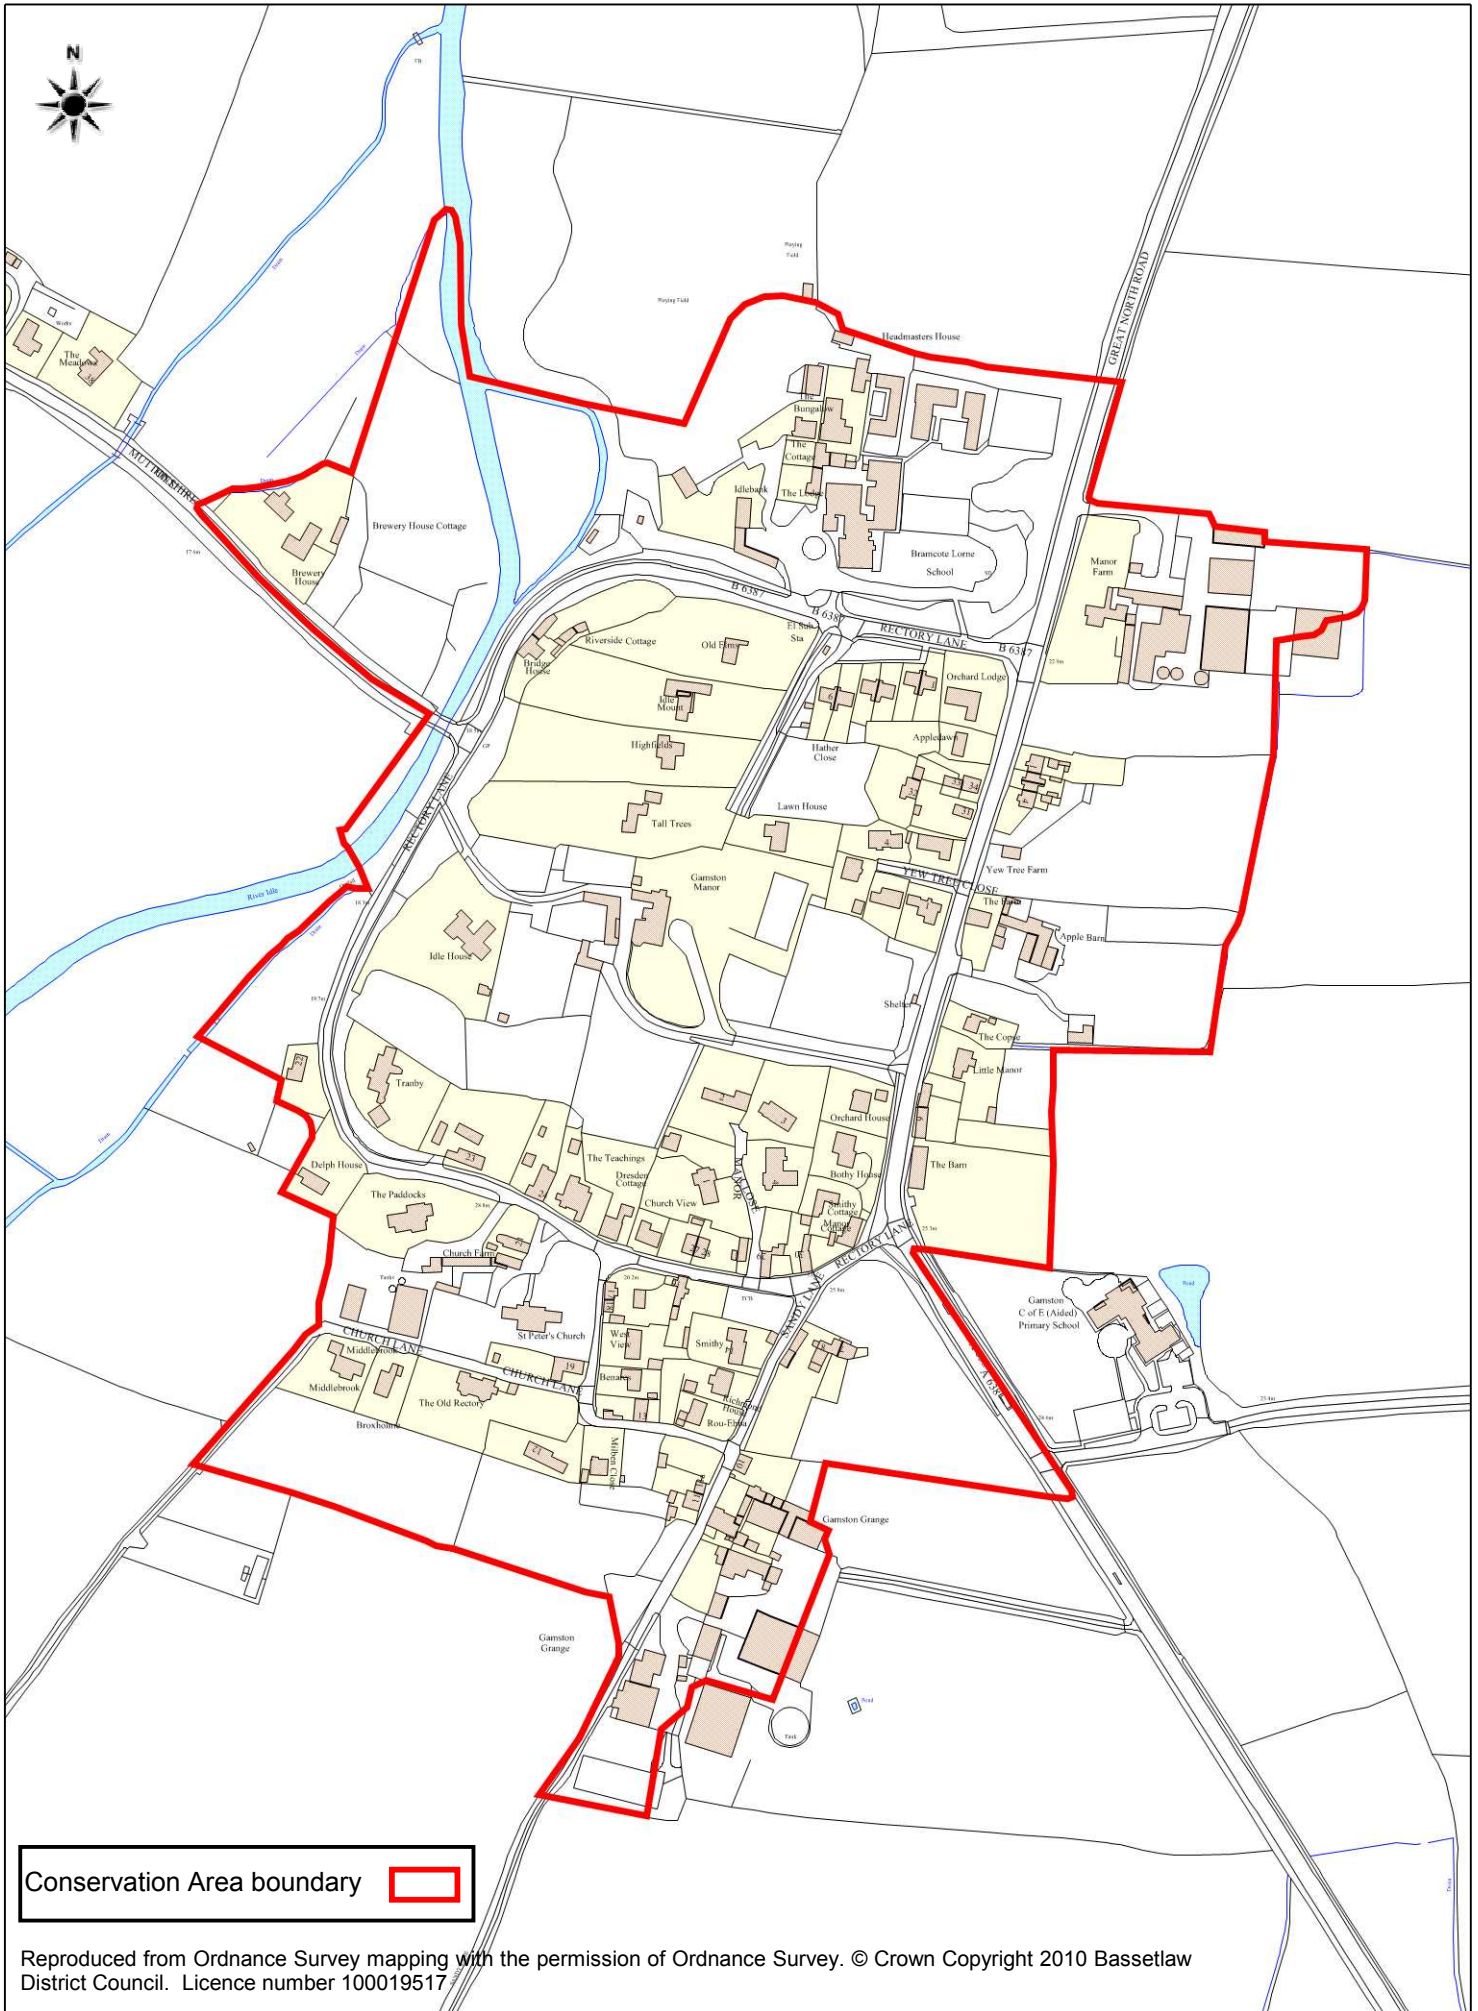

# Gamston Conservation Area

Reproduced from Ordnance Survey mapping with the permission of Ordnance Survey. © Crown Copyright 2010 Bassetlaw District Council. Licence number 100019517