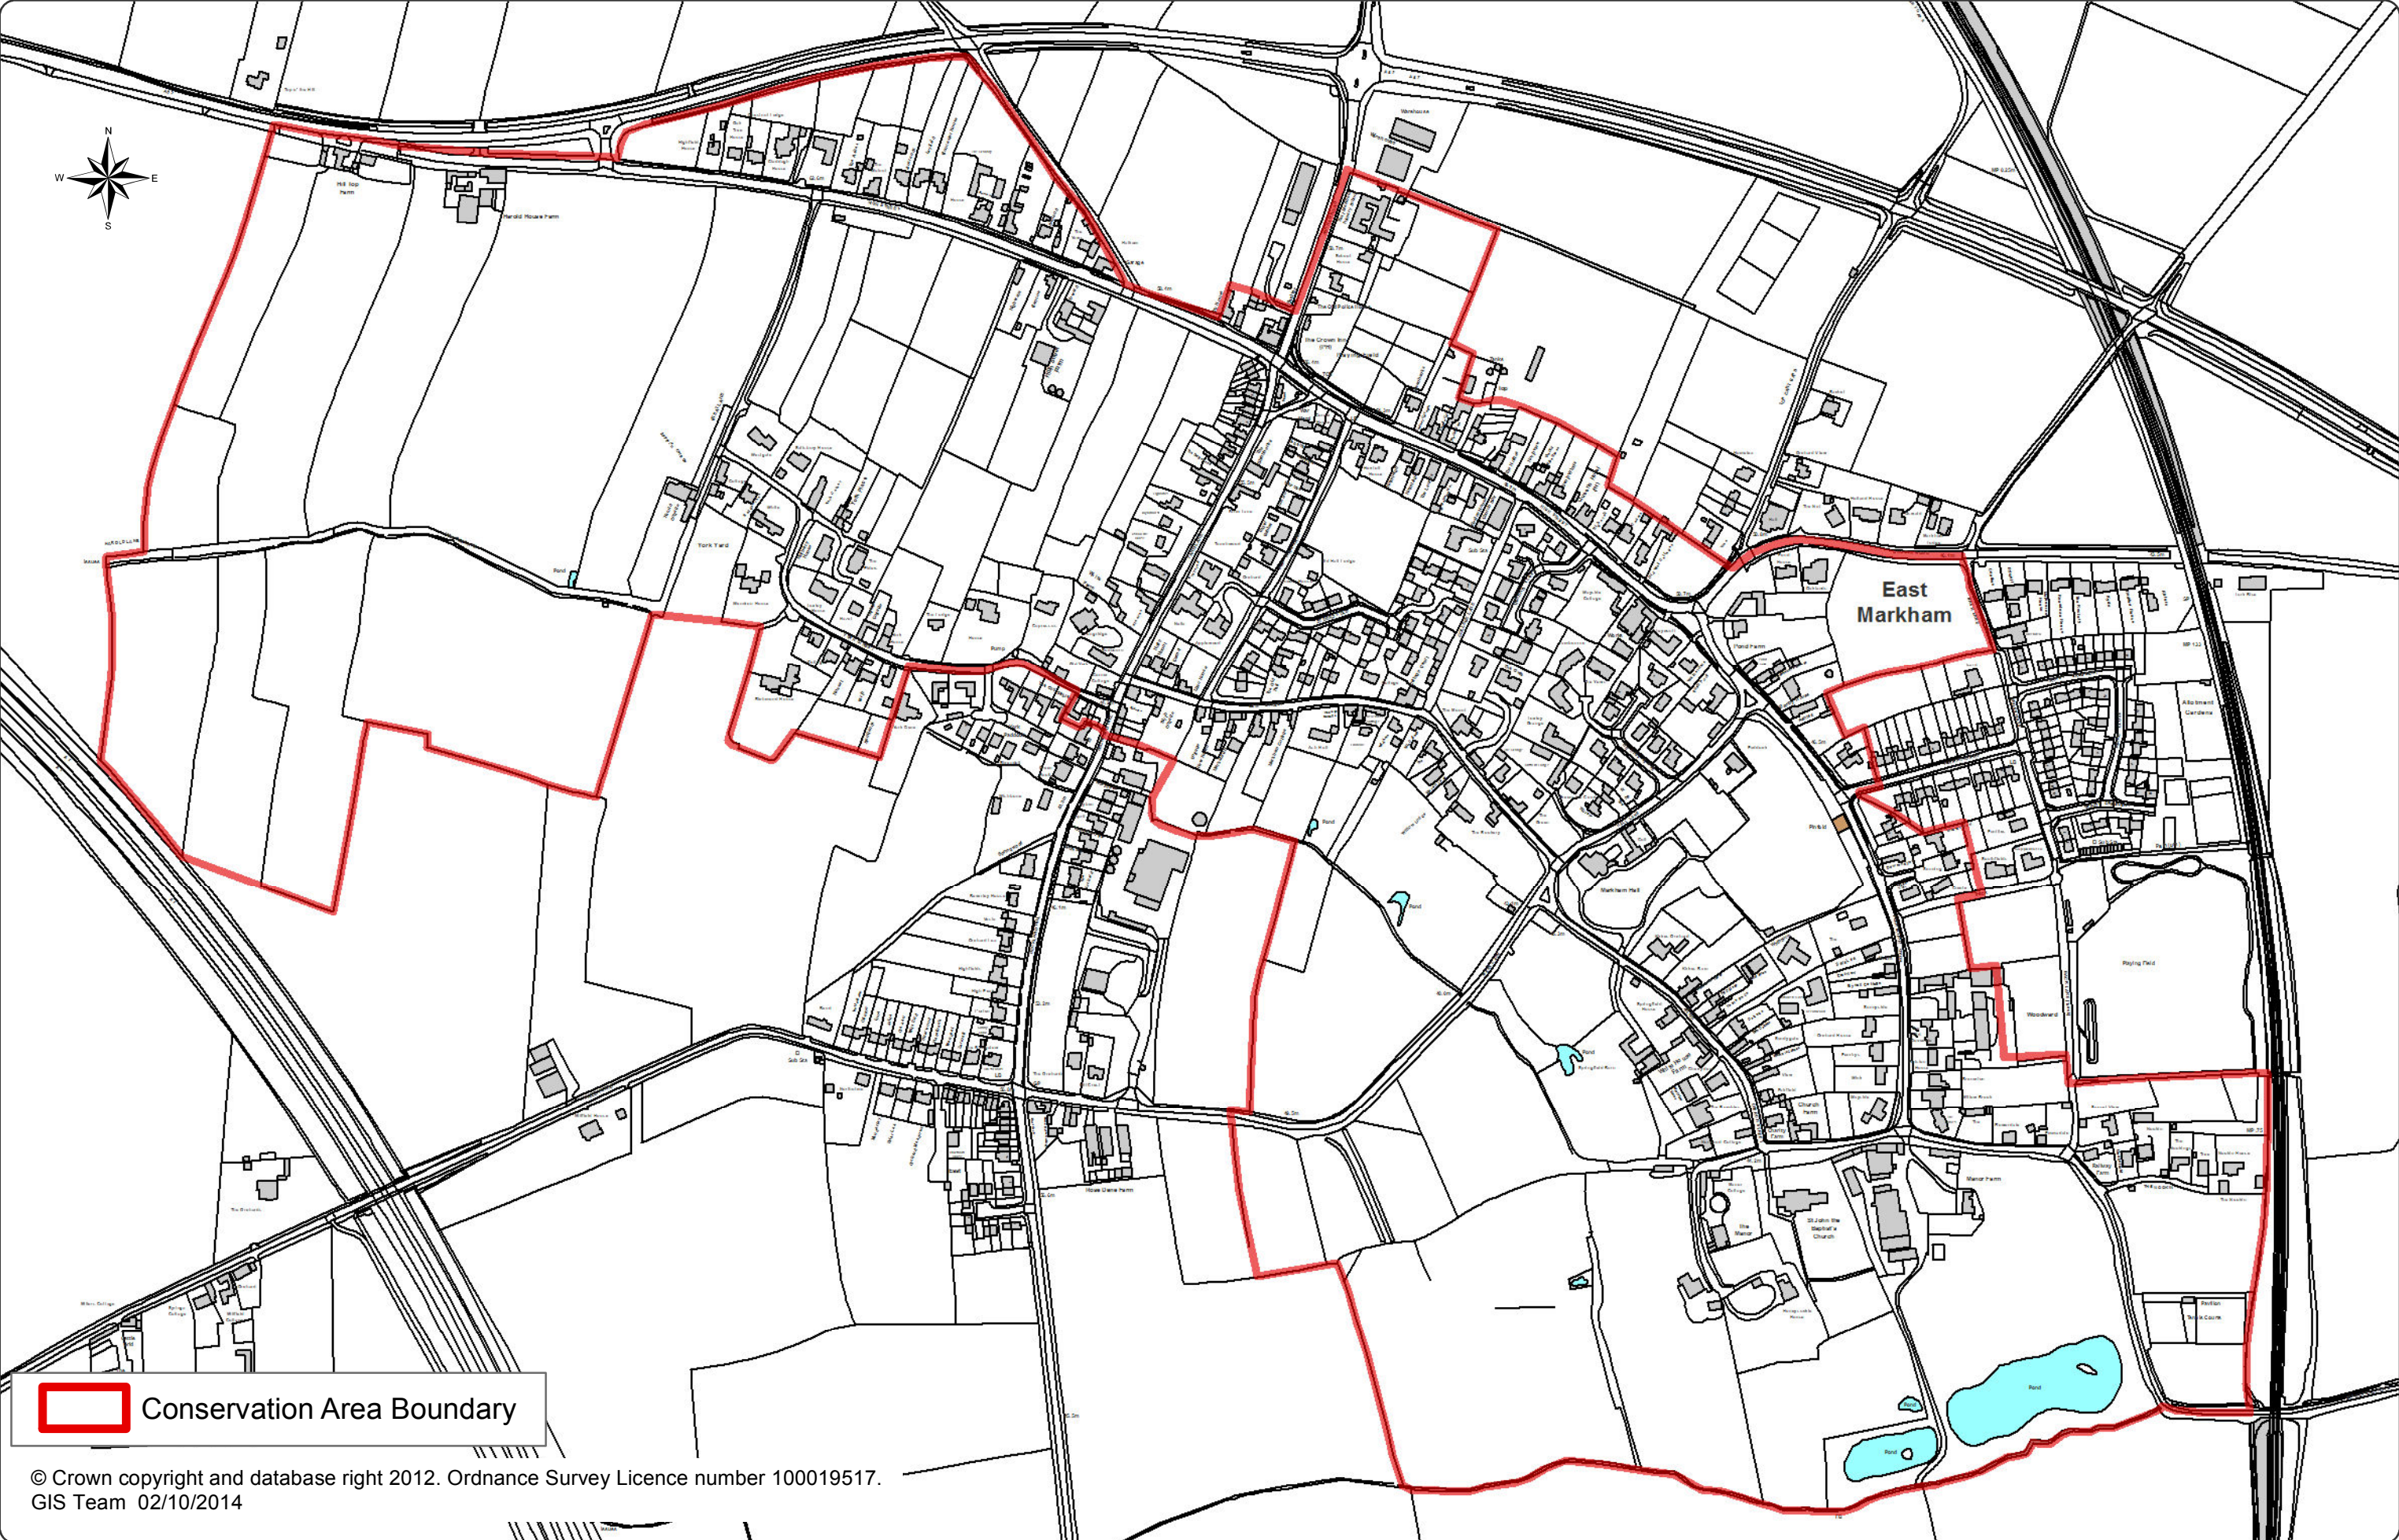

East Markham Conservation Area

Conservation Area Boundary

© Crown copyright and database right 2012. Ordnance Survey Licence number 100019517.
GIS Team 02/10/2014