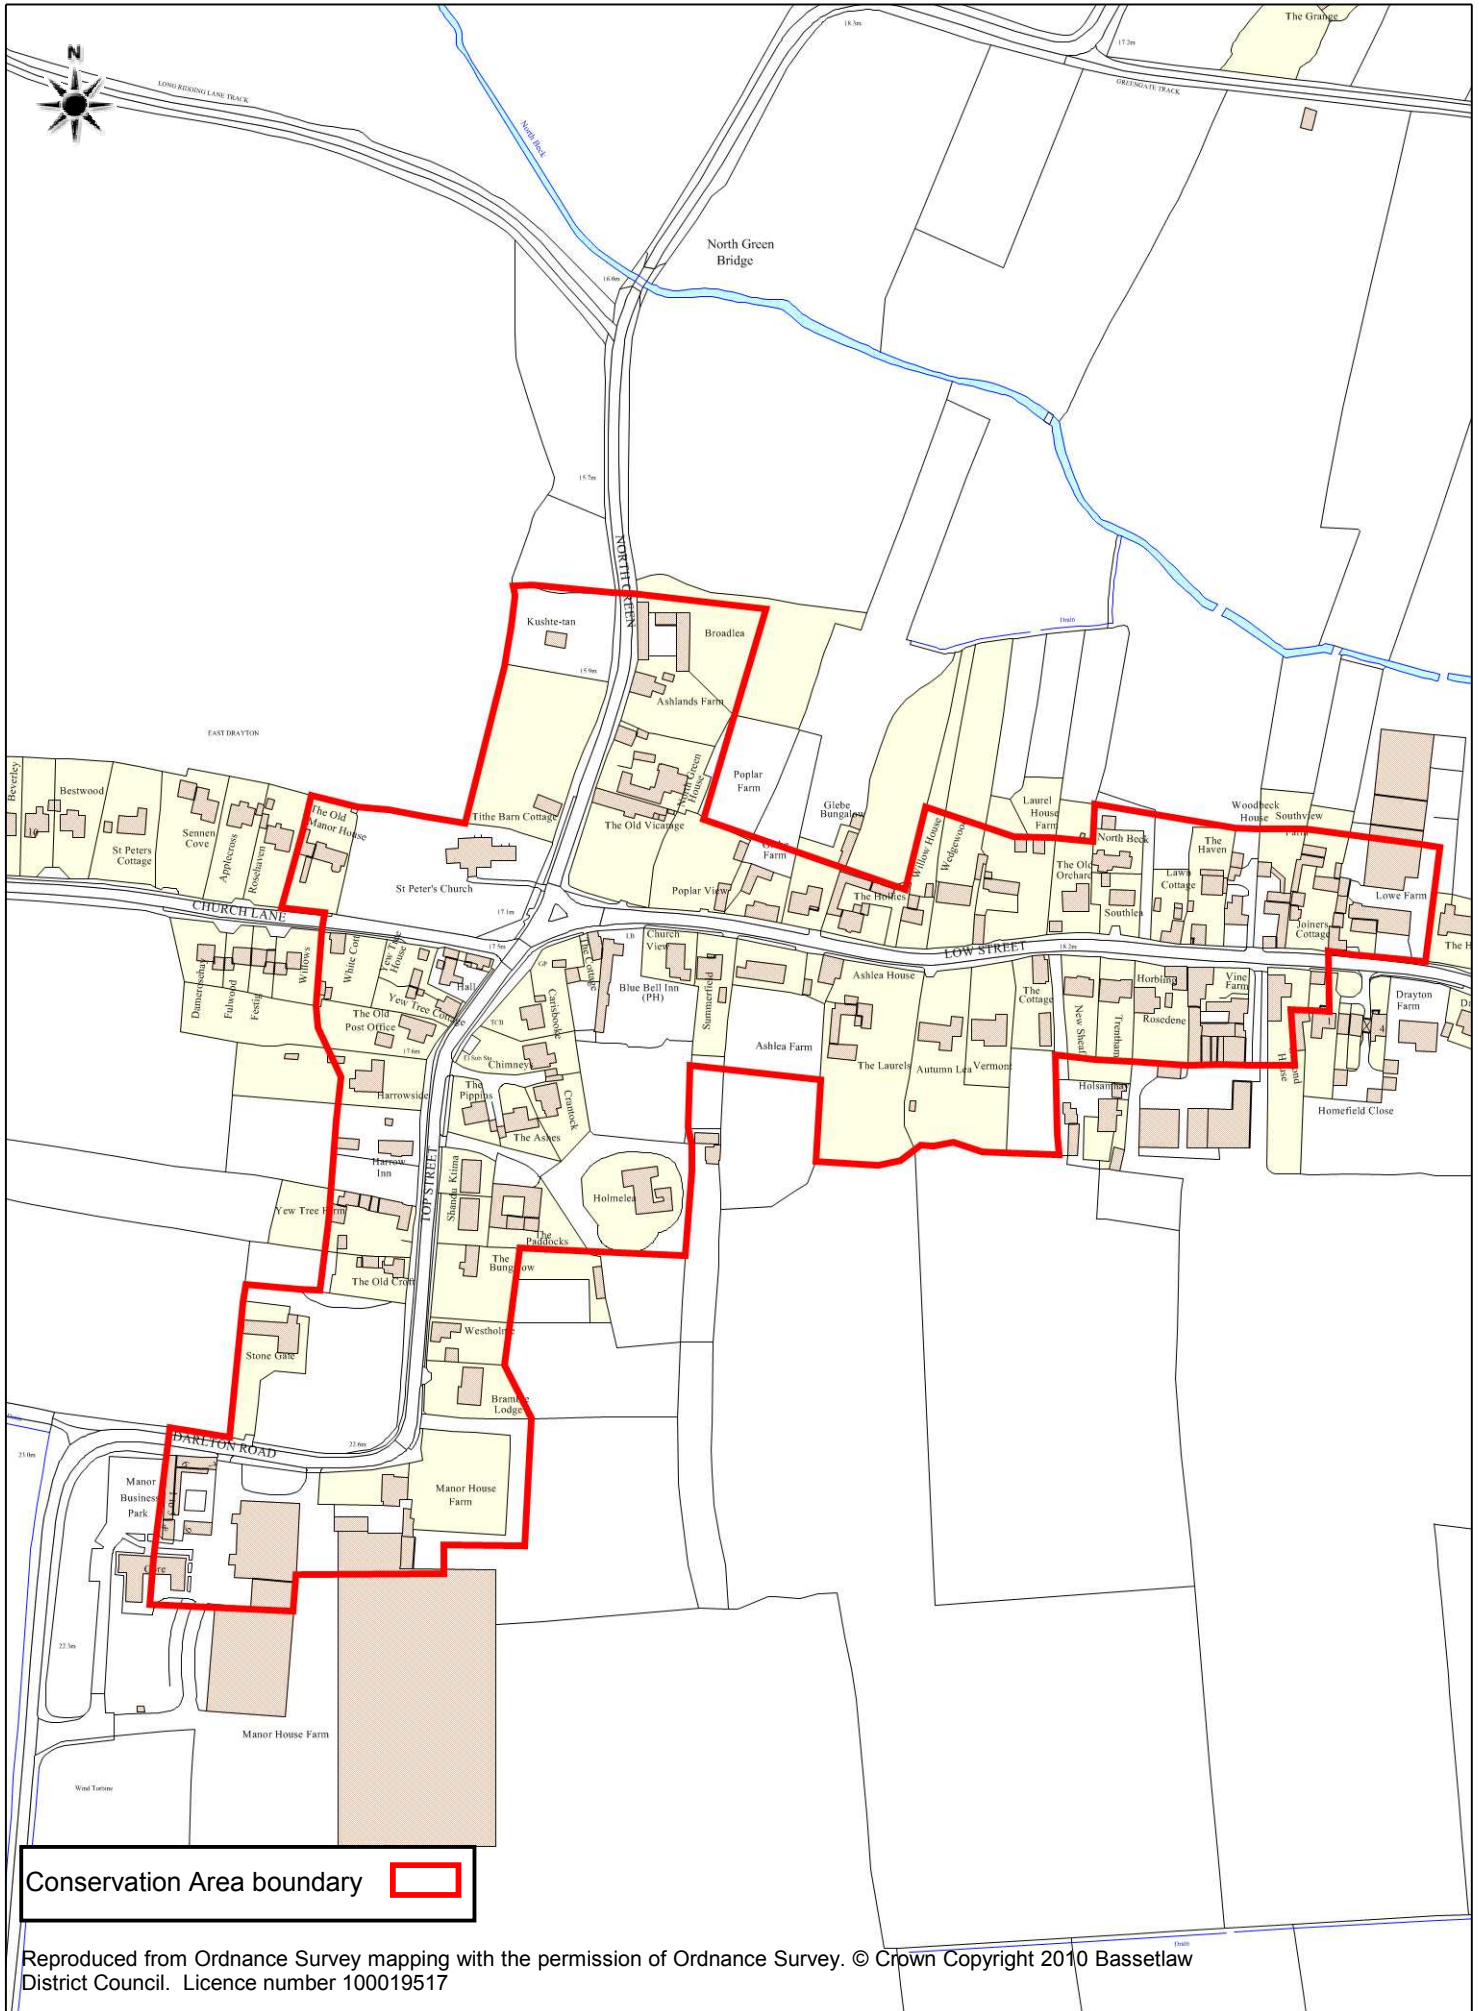

East Drayton Conservation Area

Reproduced from Ordnance Survey mapping with the permission of Ordnance Survey. © Crown Copyright 2010 Bassetlaw District Council. Licence number 100019517