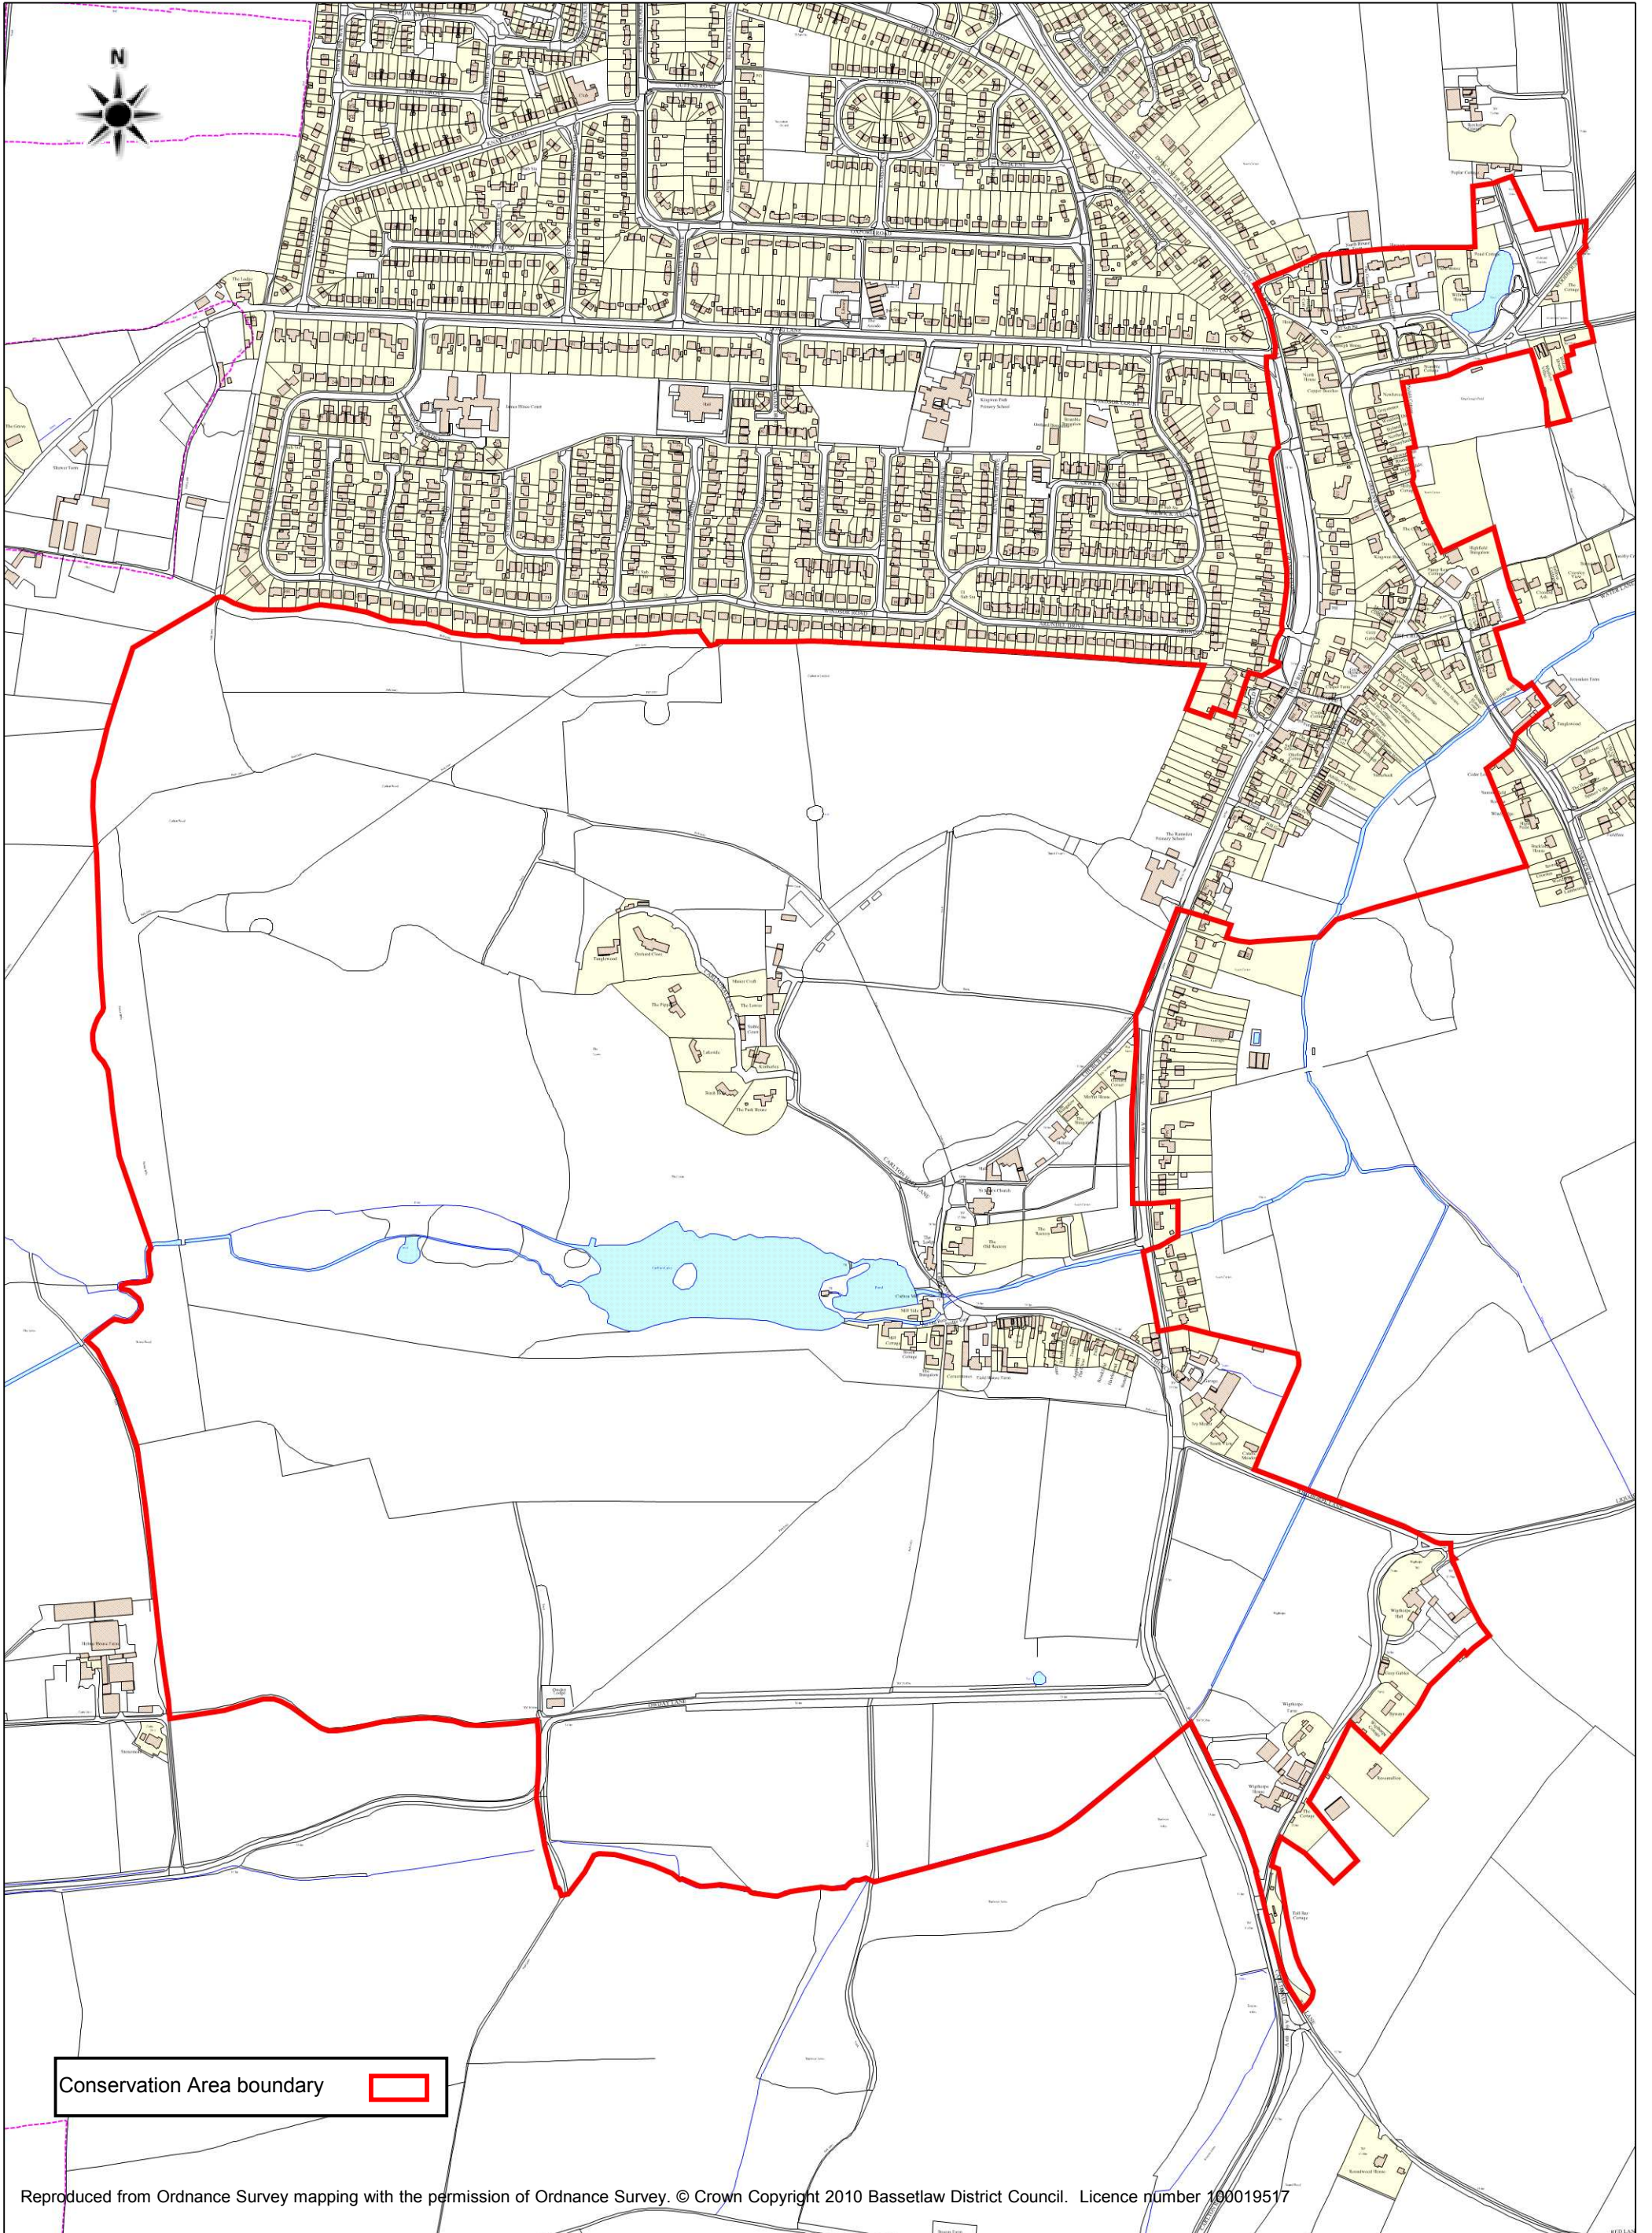

Carlton in Lindrick Conservation Area

Reproduced from Ordnance Survey mapping with the permission of Ordnance Survey. © Crown Copyright 2010 Bassetlaw District Council. Licence number 100019517