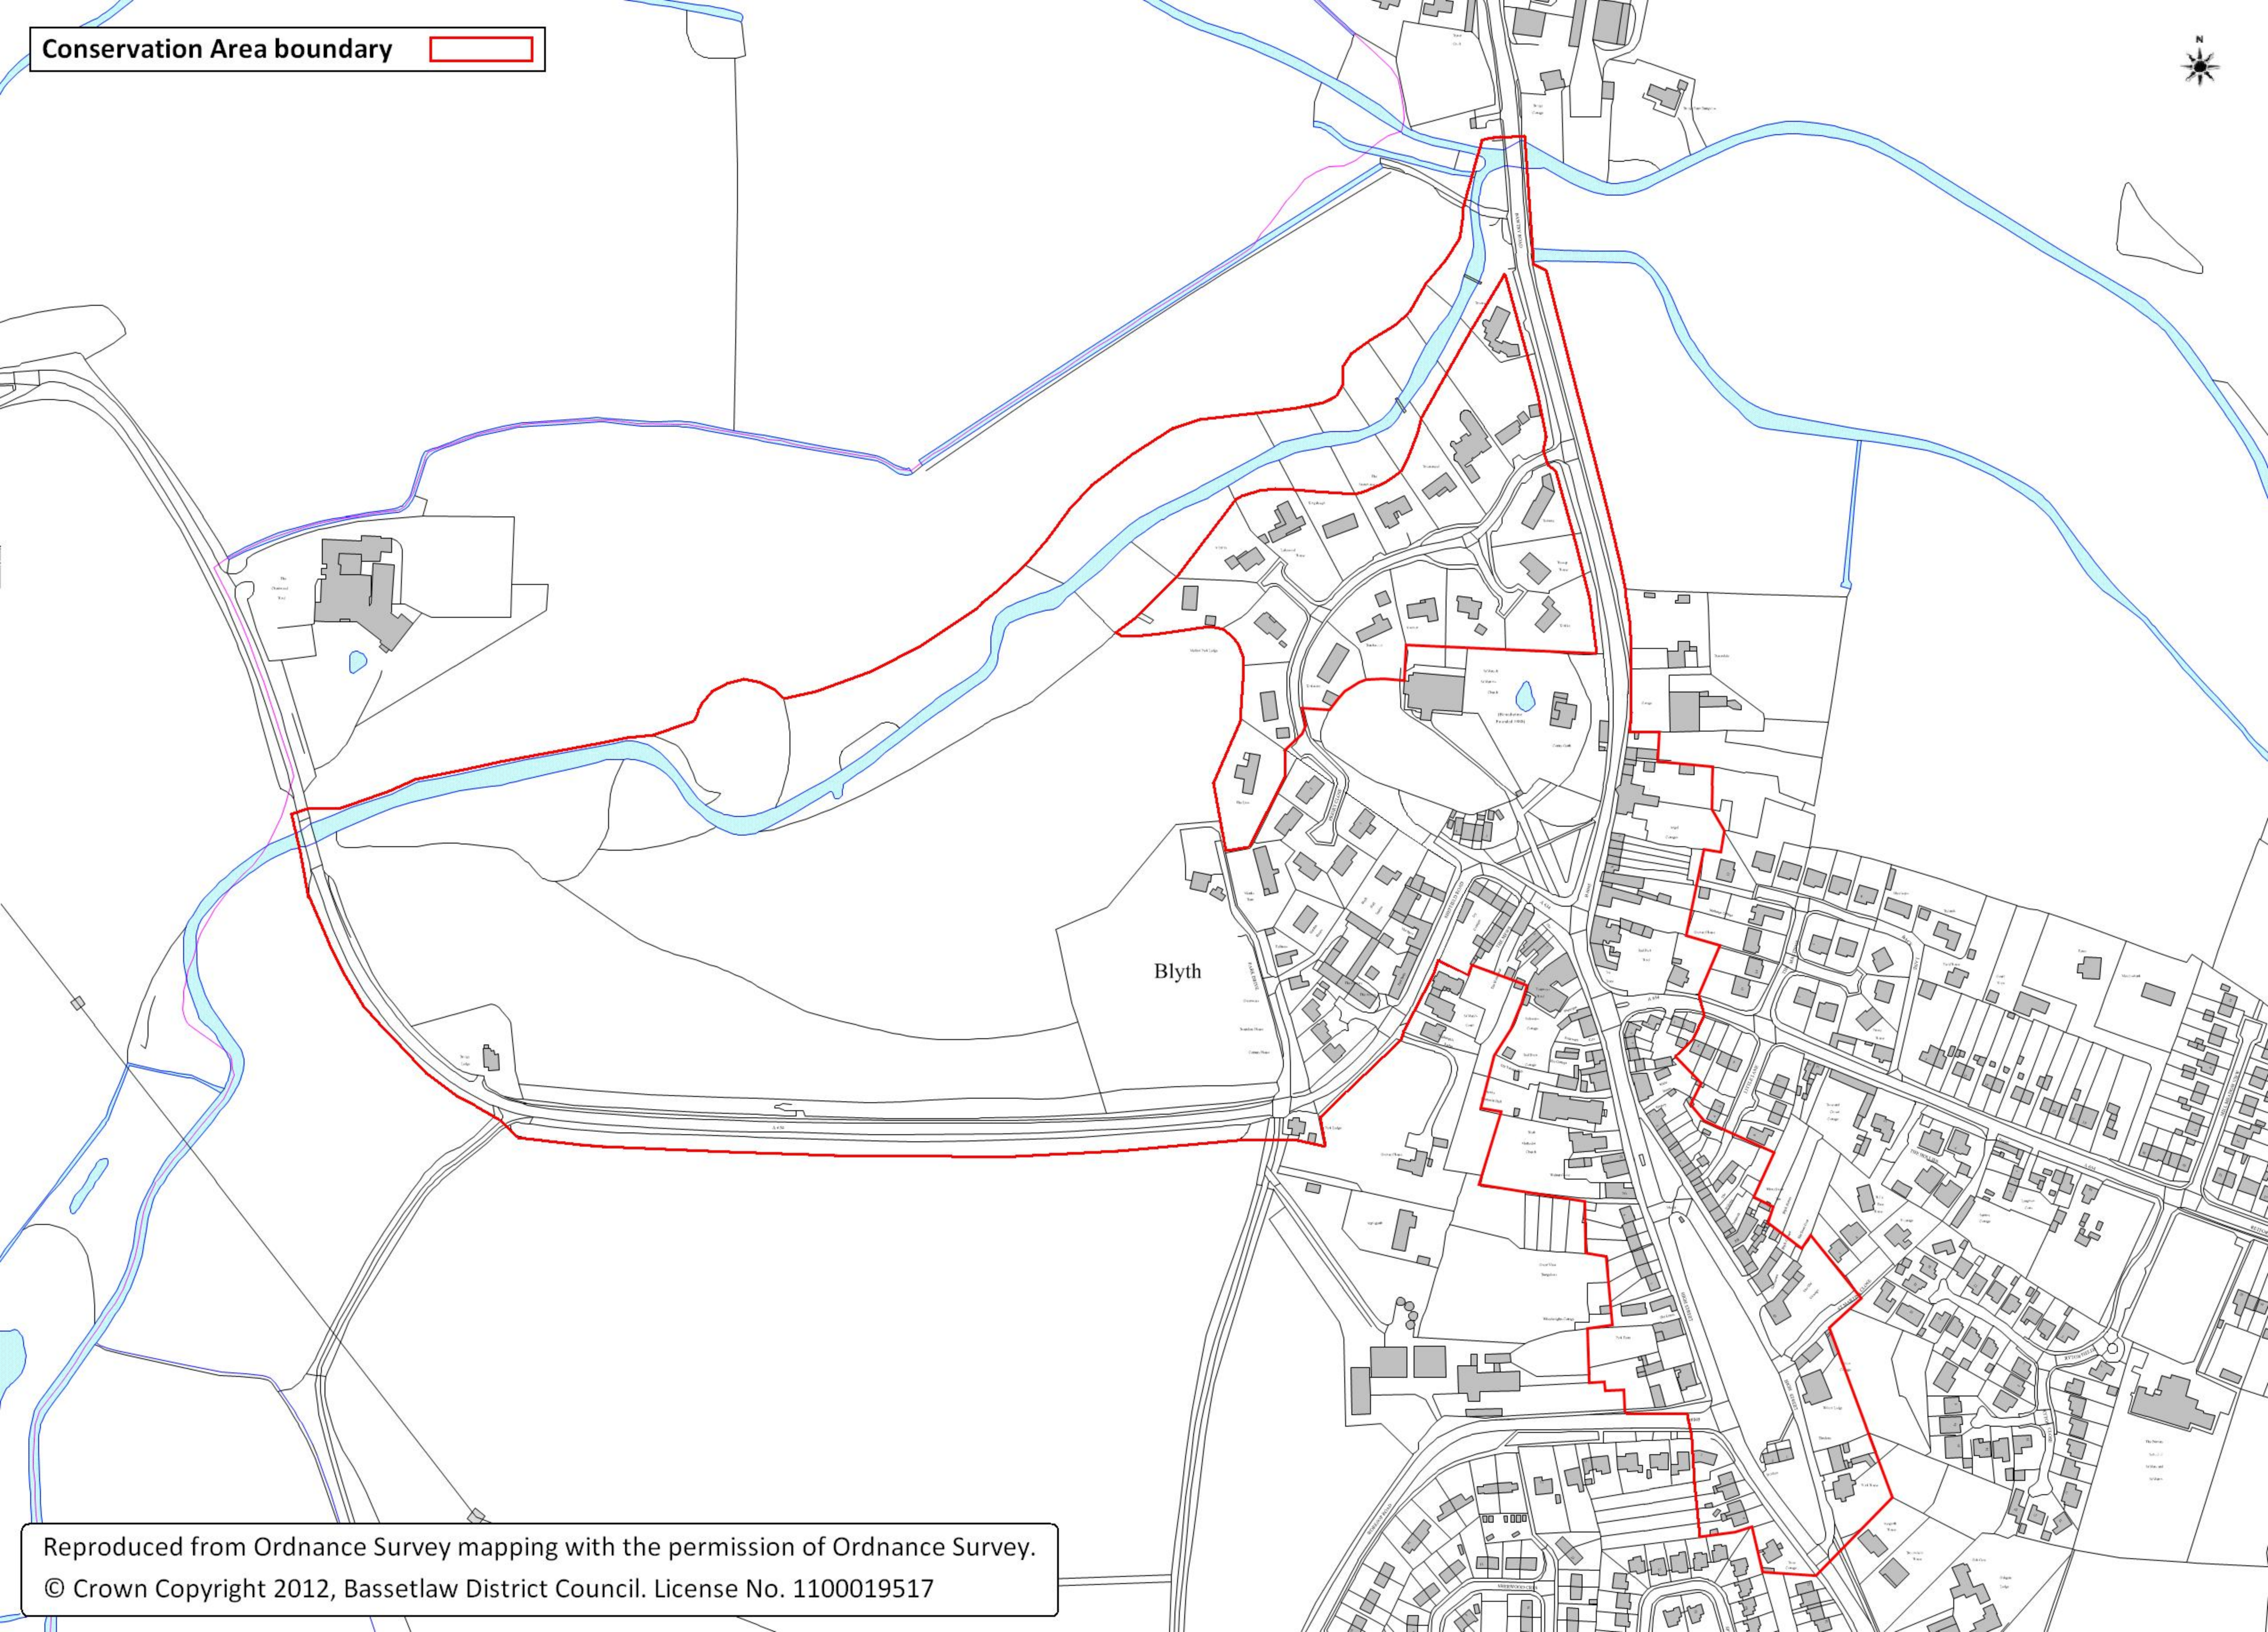

Conservation Area boundary 

Reproduced from Ordnance Survey mapping with the permission of Ordnance Survey.
© Crown Copyright 2012, Bassetlaw District Council. License No. 1100019517