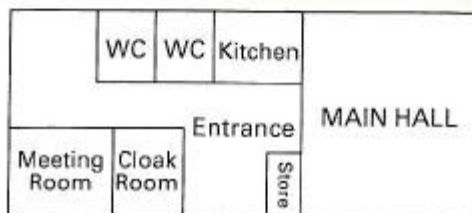

Hallcroft Community Centre

Front of Leaflet

HALLCROFT COMMUNITY CENTRE

Randall Way
Hallcroft
Retford DN22 7GR

Capacity: 80 Dancing
70 Seated
15 Meeting Room

Room layout:

To view or to book, ring
01909 533177

| | |
|-----------------------------|---|
| Kitchen | ✓ |
| Cooking facilities | ✓ |
| Licensed for alcohol* | X |
| Dance area | X |
| Meeting room | ✓ |
| Disabled toilet | ✓ |
| Access for wheelchair users | ✓ |
| Storage space | ✓ |
| Car park | ✓ |
| *see over | ✓ |