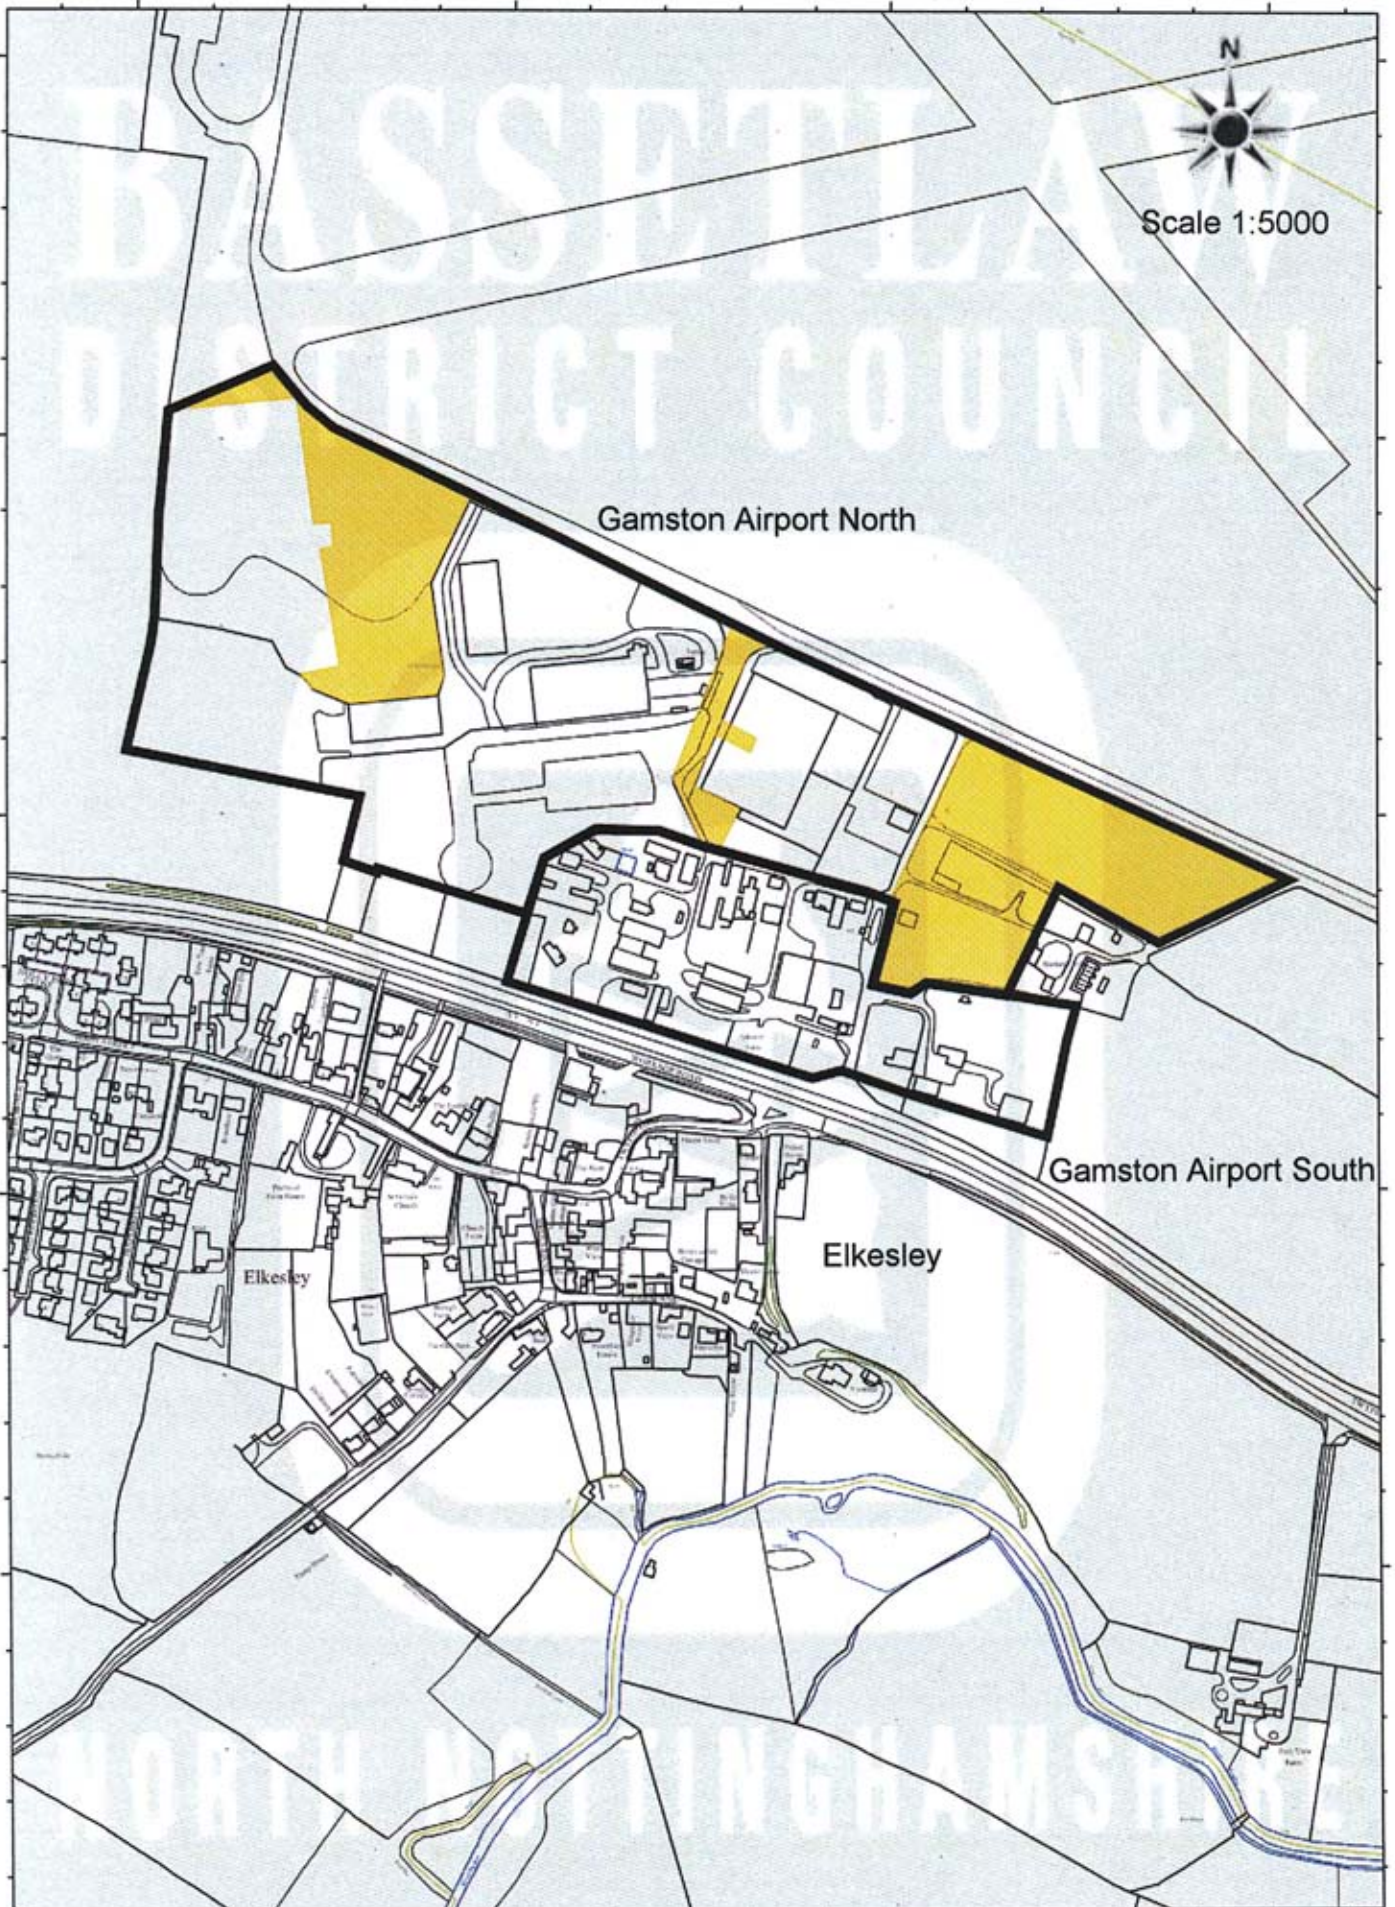

N
Scale 1:3000

Beckingham Ship Yard

BASSETLAW
DISTRICT COUNCIL

Scale 1:2500