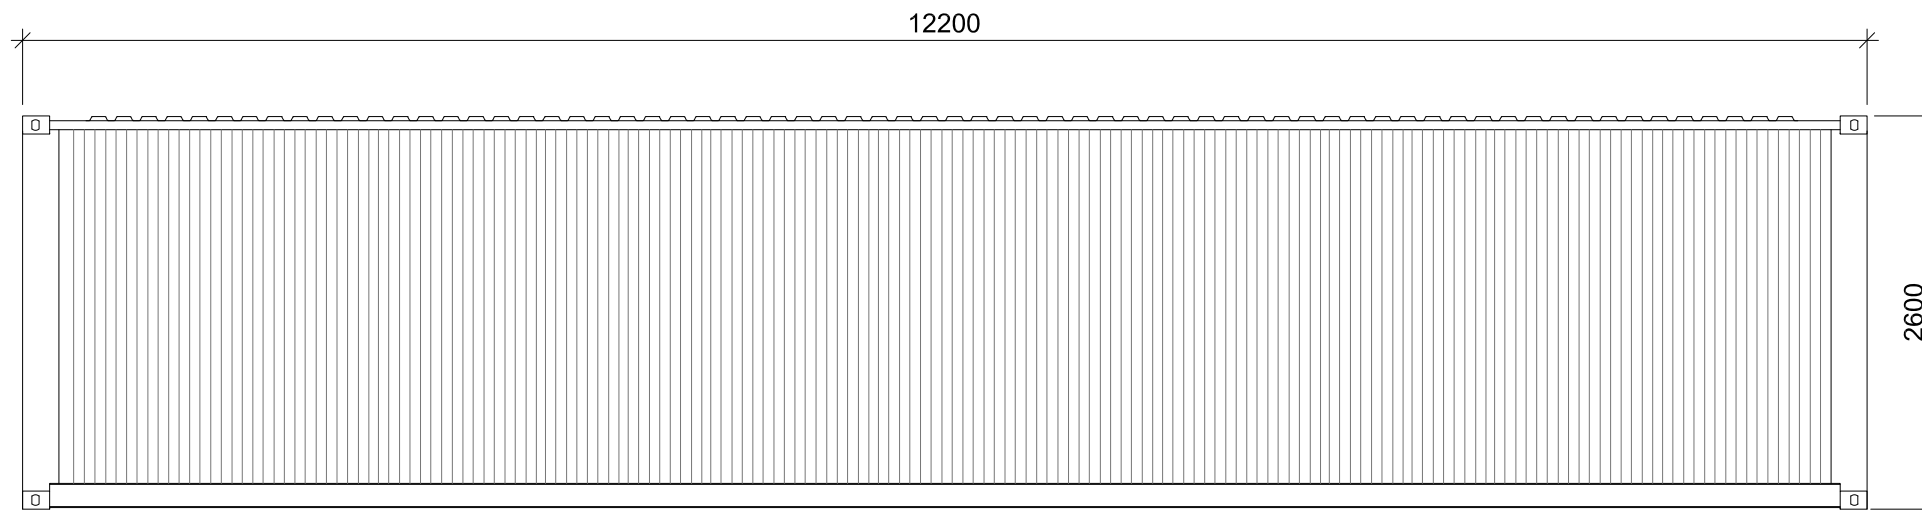

Revisions:

Revision	Date	Revision Notes	Drawn	Inspected
01	27.03.24	First Issue	JC	JW

NOTES:

REAR VIEW