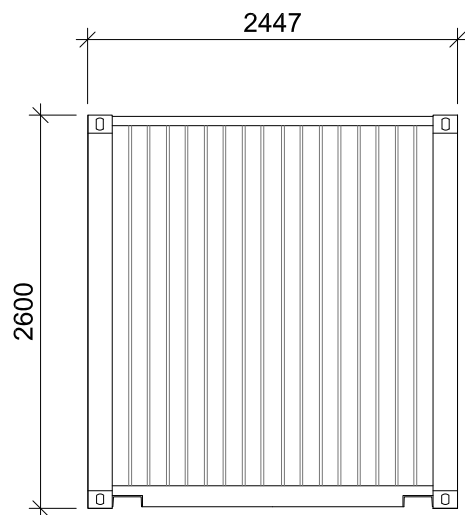

SIDE VIEW (LEFT)

SIDE VIEW (RIGHT)