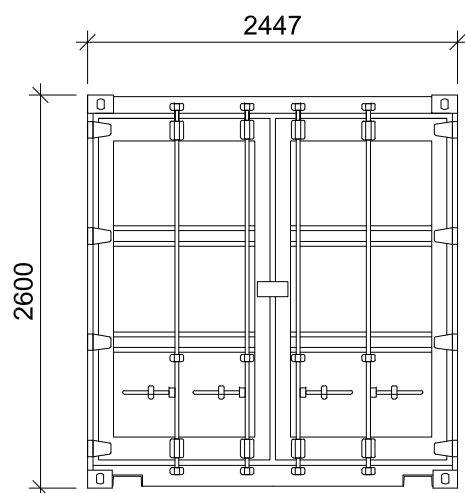

SIDE VIEW (LEFT)