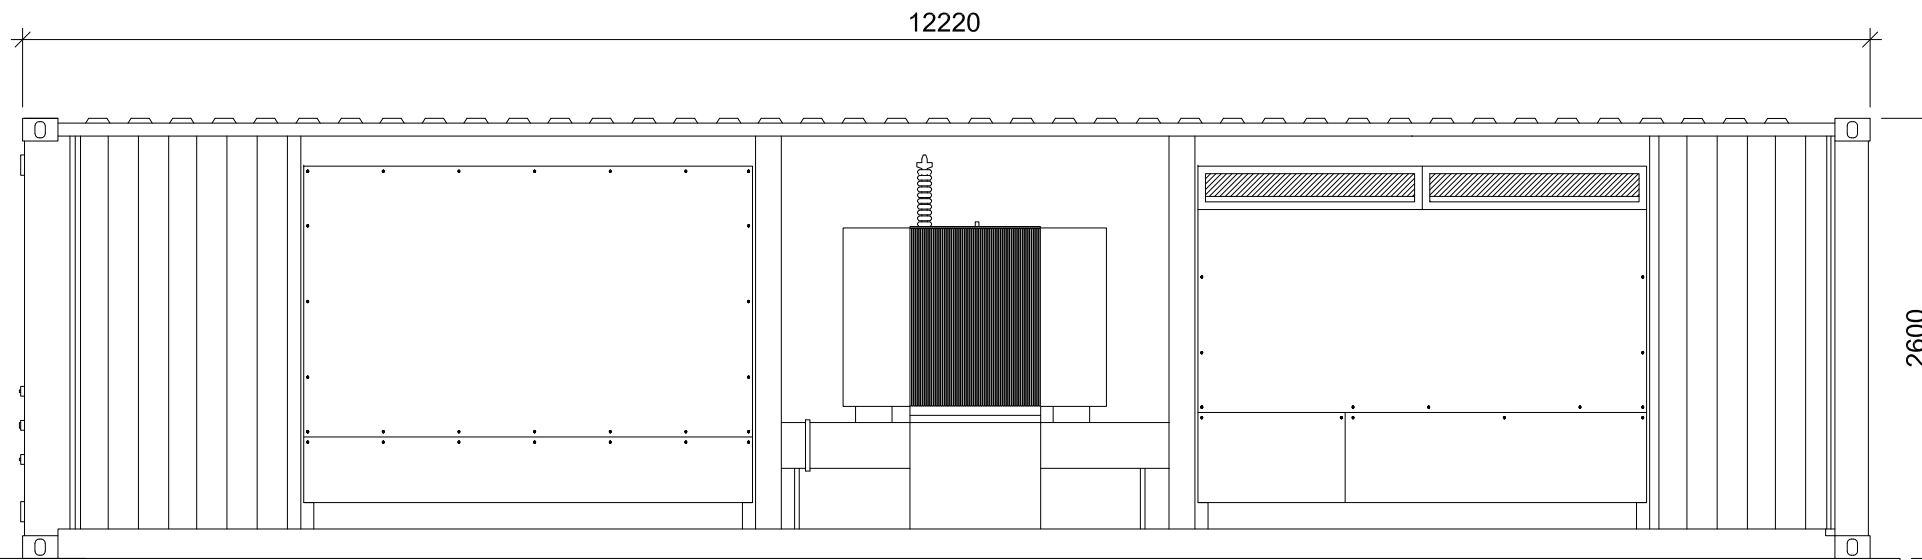

ROOF VIEW

FRONT VIEW

Project:
**Land Adjacent to the A614,
Worksop, S80 3PA**

Consultant:

ONE PLANET

Drawn by:

Status:

PLANNING

Drawing Title:

**Standard Drawings:
MV Power Station**

Drawn: JC

Checked: JW

First Issued: 27.03.2024

Project Code: OPL011- SD-15

Sheet Size: A3

Scale: 1:50

Revision: 01