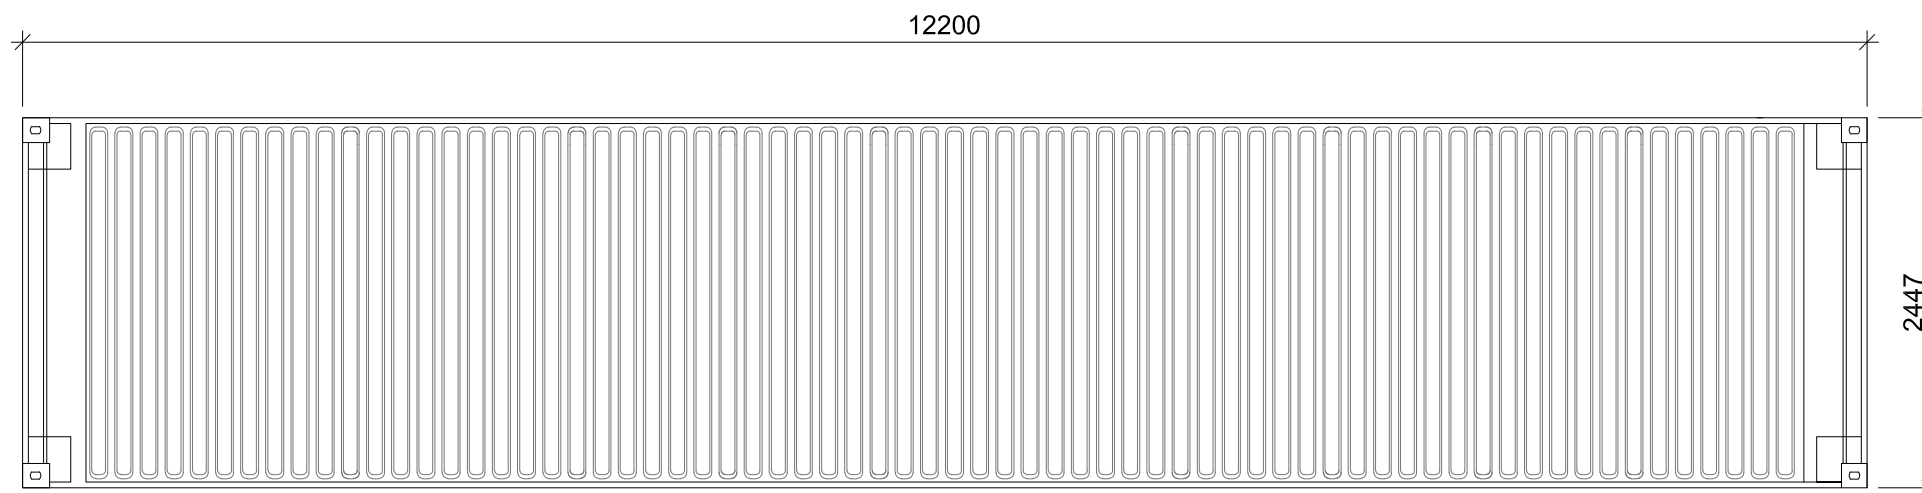

REAR VIEW

ROOF VIEW