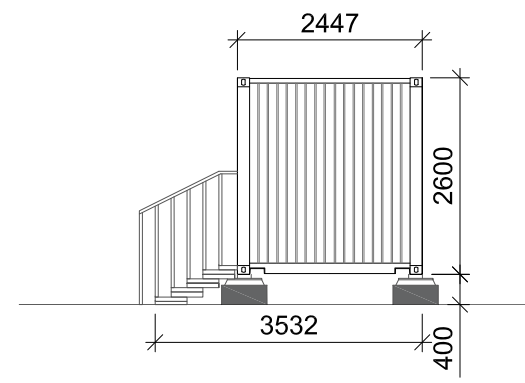

SIDE VIEW (LEFT)

SIDE VIEW (RIGHT)