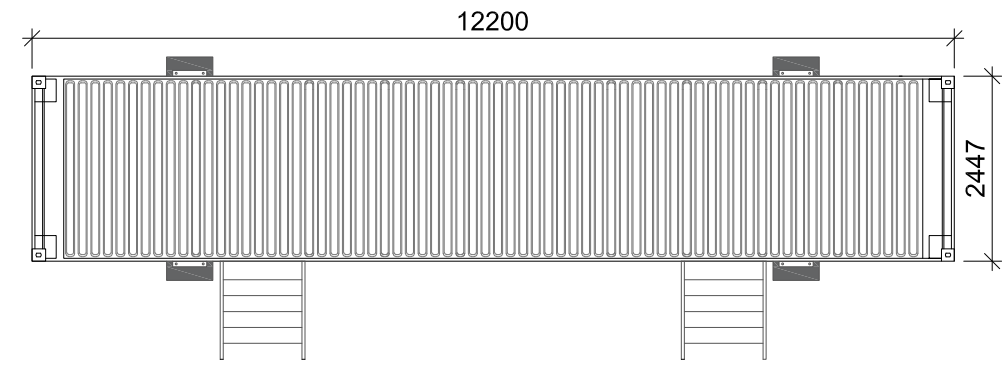

INTERNAL VIEW

ROOF VIEW