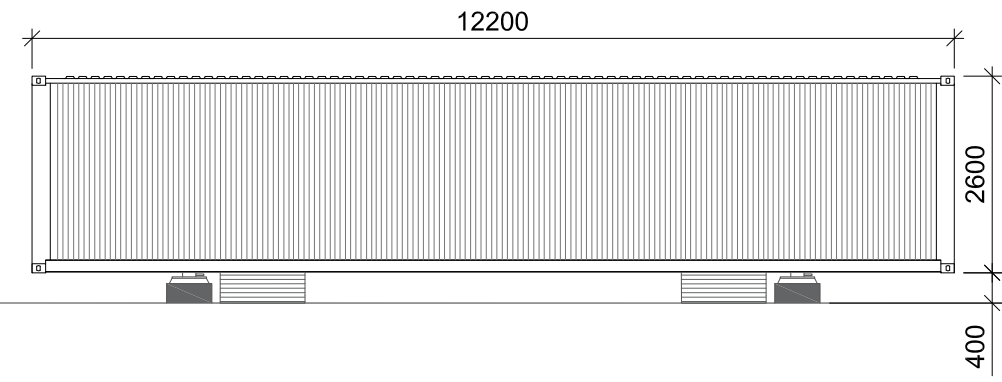

ROOF VIEW

REAR VIEW