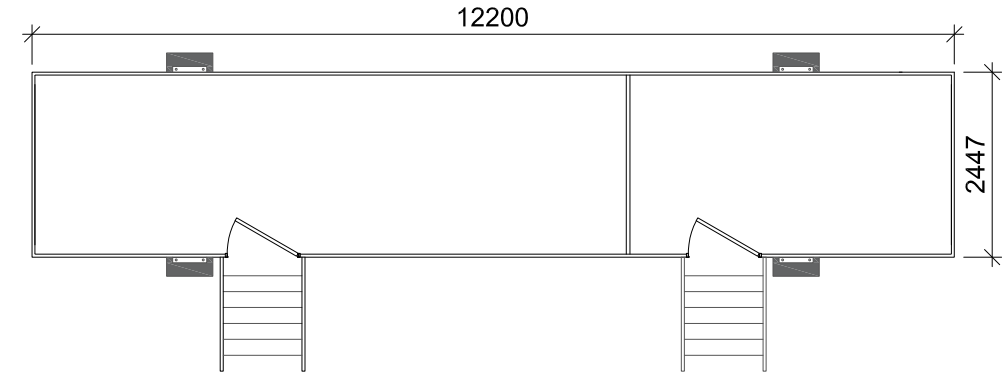

Revisions:

Revision	Date	Revision Notes	Drawn	Inspected
01	06.03.24	First Issue	EM	JW

LEGEND:

INTERNAL VIEW