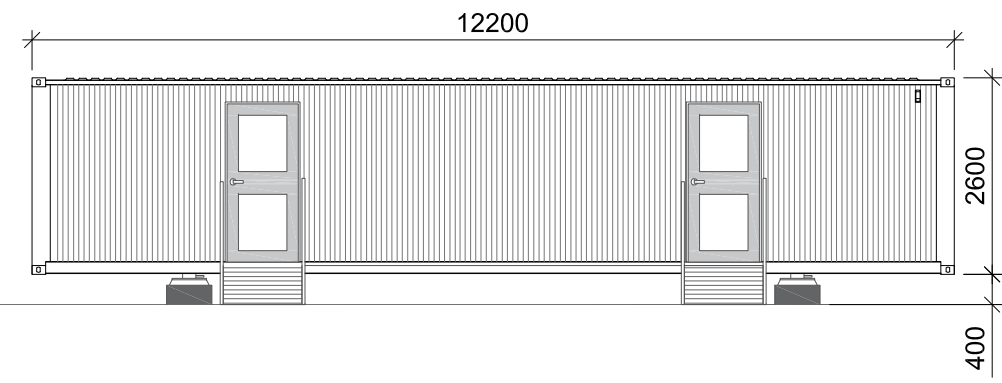

REAR VIEW

FRONT VIEW

Project:
**Land Adjacent to the A614,
Worksop, S80 3PA**

©2020-2022 by One Planet Developments Limited
Bloddesgate Farm, Wimsorne, Dorset BH21 5RS
Tel: +44 (0) 12031392
Mob: +44 (0) xxxxxxxxxx

Status:
PLANNING

Drawing Title:
**Standard Drawing:
40ft Welfare Container**

Drawn: EM	Checked: JW	First Issued: 06.03.2024
Project Code: OPL011- SD-03		Drawing Number:
Sheet Size: A3	Scale: 1:100	Revision: 01