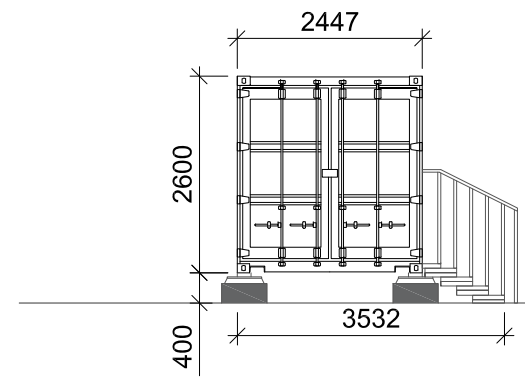

SIDE VIEW (LEFT)